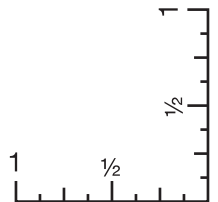

# ART TEMPLATE

P4A6A25ECO BIC® Ecolutions® 4" x 6" Adhesive Notepad, 25 Sheet Pad

Full Color	Phantom: 10%
Text Imprint Area: 3.62" x 5.62"	Yellow Phantom: 20%
Sheet Imprint Area: 4" x 6"	Flood Coat: 30%
Bleed Area: 4.25" x 6.25"	
Minimum Font Size on Top Sheet: 6 pt.	
Minimum Line Wt: .5 pos / .5 neg	