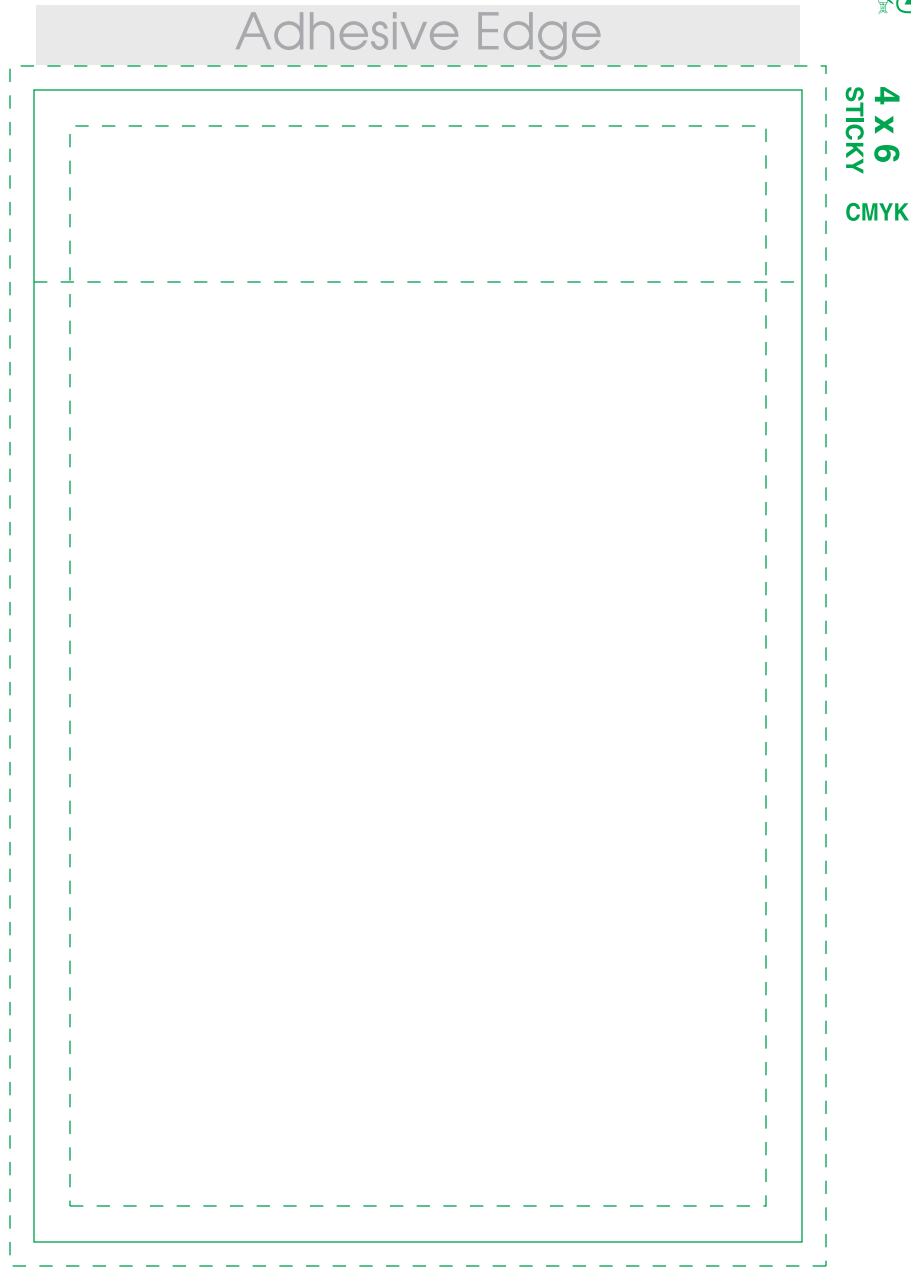

# ART TEMPLATE

P4A6A25ECO BIC® Ecolutions® 4" x 6" Adhesive Notepad, 25 Sheet Pad

Full Color	Phantom: 10%
Text Imprint Area: 3.62" x 5.62"	Yellow Phantom: 20%
Sheet Imprint Area: 4" x 6"	Flood Coat: 30%
Bleed Area: 4.25" x 6.25"	
Minimum Font Size on Top Sheet: 6 pt.	
Minimum Line Wt: .5 pos / .5 neg	

\*If desired request the Recycled Paper logo to be printed at the bottom left