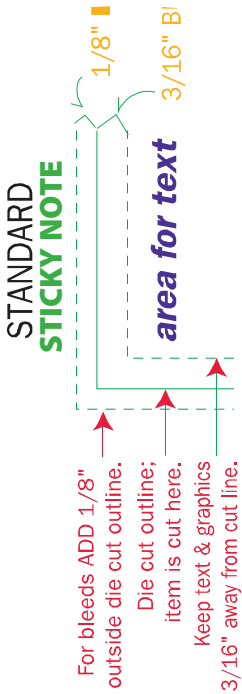

# ART TEMPLATE

P4A6A25ECO BIC® Ecolutions® 4" x 6" Adhesive Notepad, 25 Sheet Pad

Full Color	Phantom: 10%
Text Imprint Area: 3.62" x 5.62"	Yellow Phantom: 20%
Sheet Imprint Area: 4" x 6"	Flood Coat: 30%
Bleed Area: 4.25" x 6.25"	
Minimum Font Size on Top Sheet: 6 pt.	
Minimum Line Wt: .5 pos / .5 neg	

\*If desired request the Recycled Paper logo to be printed at the bottom left