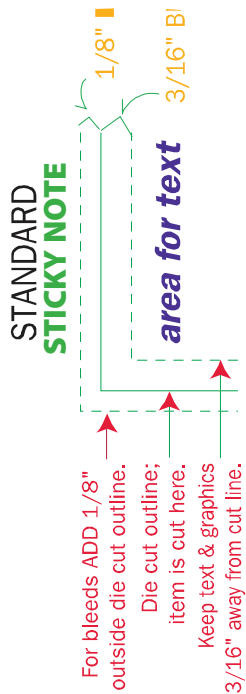

ART TEMPLATE

P2M3A50ECO BIC® Ecolutions® 2-3/4" x 3" Adhesive Notepad, 50 Sheet Pad

Full Color	Phantom: 10%
Text Imprint Area: 2.37" x 2.62"	Yellow Phantom: 20%
Sheet Imprint Area: 2.75" x 3"	Flood Coat: 30%
Bleed Area: 3" x 3.25"	
Minimum Font Size on Top Sheet: 6 pt.	
Minimum Line Wt: .5 pos / .5 neg	

*If desired request the Recycled Paper logo to be printed at the bottom left

BIC® ECOLUTIONS® :

In order to be confident that your company and BIC® Ecolutions® products are not making an unqualified general environmental benefit claim, in following the FTC Green Guides, the % of recycled content must be included within the mobius loop.