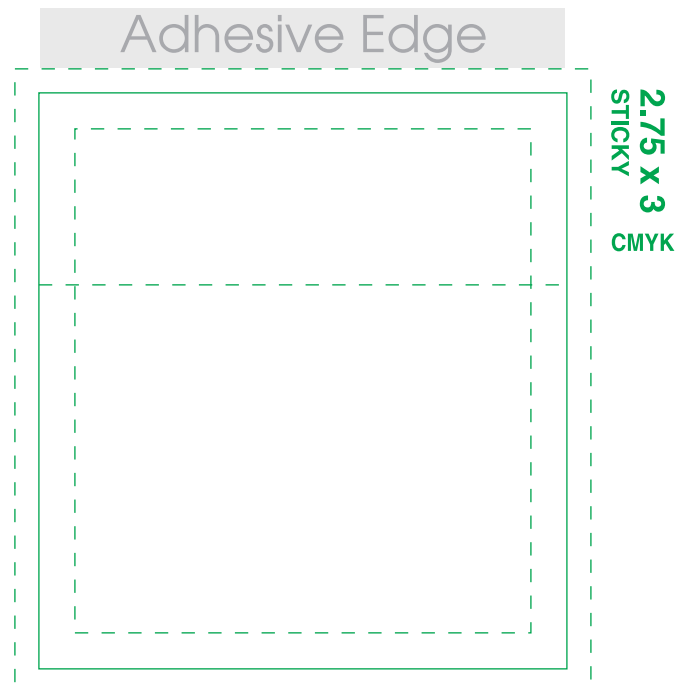

ART TEMPLATE

P2M3A50ECO BIC® Ecolutions® 2-3/4" x 3" Adhesive Notepad, 50 Sheet Pad

Full Color	Phantom: 10%
Text Imprint Area: 2.37" x 2.62"	Yellow Phantom: 20%
Sheet Imprint Area: 2.75" x 3"	Flood Coat: 30%
Bleed Area: 3" x 3.25"	
Minimum Font Size on Top Sheet: 6 pt.	
Minimum Line Wt: .5 pos / .5 neg	

*If desired request the Recycled Paper logo to be printed at the bottom left

BIC® ECOLUTIONS® :

In order to be confident that your company and BIC® Ecolutions® products are not making an unqualified general environmental benefit claim, in following the FTC Green Guides, the % of recycled content must be included within the mobius loop.