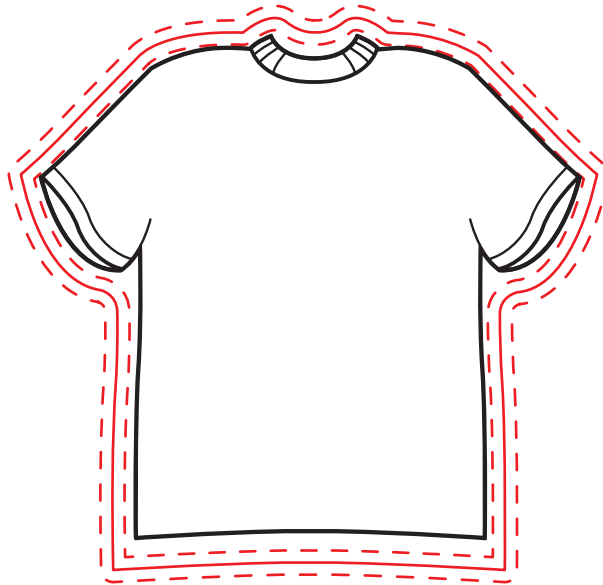

ART TEMPLATE

MGSSL30 BIC® 30 Mil Large Stock Shape Magnet

Full Color
Text Imprint Area: 2" x 3.87"
Magnet Imprint Area: 2.18" x 4"
Bleed Area: 2.31" x 4.12"
Minimum Font Size: 6 pt.
Minimum Line Wt: .5 pos / .5 neg

ART TEMPLATE

MGSSL30 BIC® 30 Mil Large Stock Shape Magnet

Full Color
Text Imprint Area: 3.24" x 3.74"
Magnet Imprint Area: 3.37" x 3.87"
Bleed Area: 3.5" x 4"
Minimum Font Size: 6 pt.
Minimum Line Wt: .5 pos / .5 neg

ART TEMPLATE

MGSSL30 BIC® 30 Mil Large Stock Shape Magnet

Full Color
Text Imprint Area: 2.86" x 2.74"
Magnet Imprint Area: 3" x 2.87"
Bleed Area: 3.12" x 3"
Minimum Font Size: 6 pt.
Minimum Line Wt: .5 pos / .5 neg

ART TEMPLATE

MGSSL30 BIC® 30 Mil Large Stock Shape Magnet

Full Color
Text Imprint Area: 3.87" x 3.87"
Magnet Imprint Area: 4" x 4"
Bleed Area: 4.12" x 4.12"
Minimum Font Size: 6 pt.
Minimum Line Wt: .5 pos / .5 neg