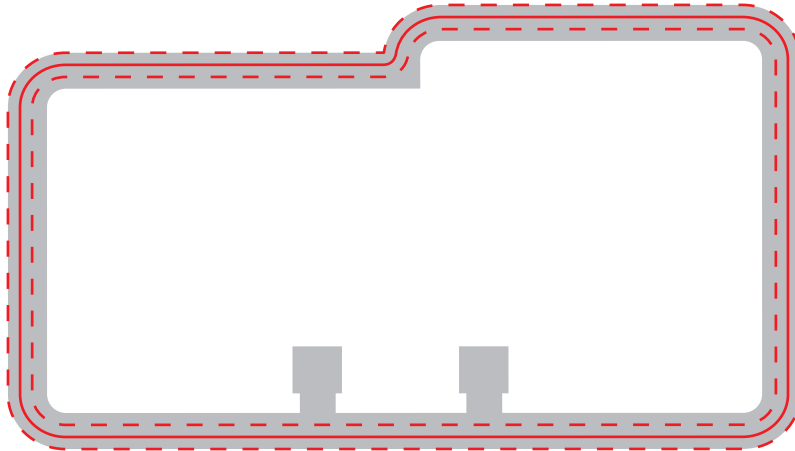

MGSSL30 BIC® 30 Mil Large Stock Shape Magnet

Full Color
Text Imprint Area: 3.87" x 3.87"
Magnet Imprint Area: 4" x 4"
Bleed Area: 4.12" x 4.12"
Minimum Font Size: 6 pt.
Minimum Line Wt: .5 pos / .5 neg

MGSSL30 BIC® 30 Mil Large Stock Shape Magnet

Full Color
Text Imprint Area: 4.81" x 2.74"
Magnet Imprint Area: 4.93" x 2.87"
Bleed Area: 5" x 3"
Minimum Font Size: 6 pt.
Minimum Line Wt: .5 pos / .5 neg

ART TEMPLATE

MGSSL30 BIC® 30 Mil Large Stock Shape Magnet

Full Color
Text Imprint Area: 2" x 3.87"
Magnet Imprint Area: 2.18" x 4"
Bleed Area: 2.31" x 4.12"
Minimum Font Size: 6 pt.
Minimum Line Wt: .5 pos / .5 neg