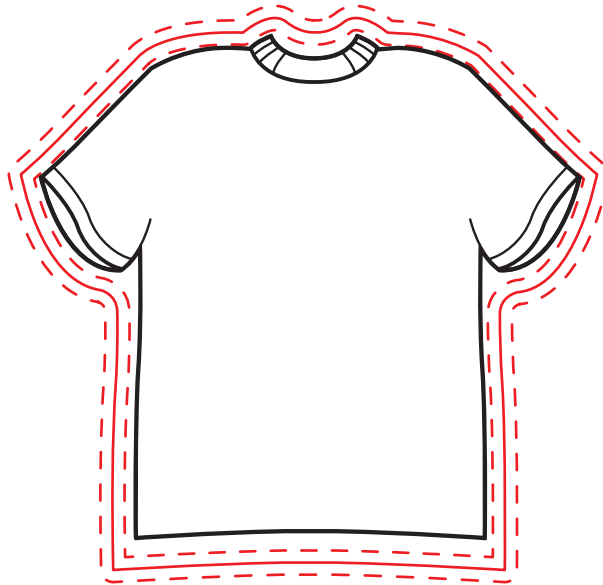

ART TEMPLATE

MGSSL20 BIC® 20 Mil Large Stock Shape Magnet

Full Color
Text Imprint Area: 2" x 3.87"
Magnet Imprint Area: 2.18" x 4"
Bleed Area: 2.31" x 4.12"
Minimum Font Size: 6 pt.
Minimum Line Wt: .5 pos / .5 neg

ART TEMPLATE

MGSSL20 BIC® 20 Mil Large Stock Shape Magnet

Full Color
Text Imprint Area: 3.24" x 3.74"
Magnet Imprint Area: 3.37" x 3.87"
Bleed Area: 3.5" x 4"
Minimum Font Size: 6 pt.
Minimum Line Wt: .5 pos / .5 neg

ART TEMPLATE

MGSSL20 BIC® 20 Mil Large Stock Shape Magnet

Full Color
Text Imprint Area: 2.86" x 2.74"
Magnet Imprint Area: 3" x 2.87"
Bleed Area: 3.12" x 3"
Minimum Font Size: 6 pt.
Minimum Line Wt: .5 pos / .5 neg

ART TEMPLATE

MGSSL20 BIC® 20 Mil Large Stock Shape Magnet

Full Color
Text Imprint Area: 3.87" x 3.87"
Magnet Imprint Area: 4" x 4"
Bleed Area: 4.12" x 4.12"
Minimum Font Size: 6 pt.
Minimum Line Wt: .5 pos / .5 neg