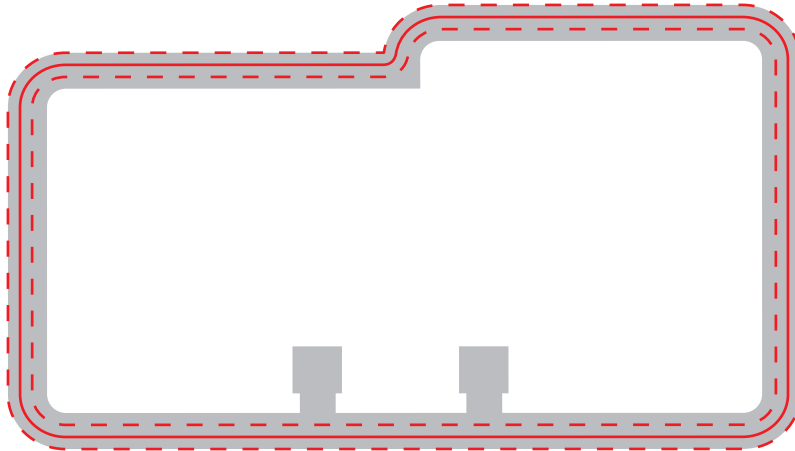

MGSSL20 BIC® 20 Mil Large Stock Shape Magnet

Full Color
Text Imprint Area: 4.81" x 2.74"
Magnet Imprint Area: 4.93" x 2.87"
Bleed Area: 5" x 3"
Minimum Font Size: 6 pt.
Minimum Line Wt: .5 pos / .5 neg

ART TEMPLATE

MGSSL20 BIC® 20 Mil Large Stock Shape Magnet

Full Color
Text Imprint Area: 2" x 3.87"
Magnet Imprint Area: 2.18" x 4"
Bleed Area: 2.31" x 4.12"
Minimum Font Size: 6 pt.
Minimum Line Wt: .5 pos / .5 neg

ART TEMPLATE

MGSSL20 BIC® 20 Mil Large Stock Shape Magnet

Full Color
Text Imprint Area: 3.24" x 3.74"
Magnet Imprint Area: 3.37" x 3.87"
Bleed Area: 3.5" x 4"
Minimum Font Size: 6 pt.
Minimum Line Wt: .5 pos / .5 neg