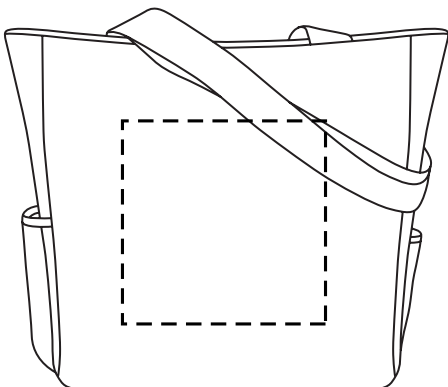

ATCHISON®

ART TEMPLATE

AP8400 TranSport It Tote

Full Color
Back(Optional, add'l charge): 7" w x 7" h

Minimum Font Size: 7 pt.
Minimum Line Weight: Exterior Shape 3 pt. - (White) 1 pt.
Interior Shape .5 pos / .75 neg

ATCHISON®

AP8400 TranSport It Tote

Embroidery

Front(Optional, add'l charge): 4.5" dia., (max. 12 colors)

Minimum Font Size: 5 mm tall, (lower case)

Minimum Line Weight: 1 mm / 2.5 pt