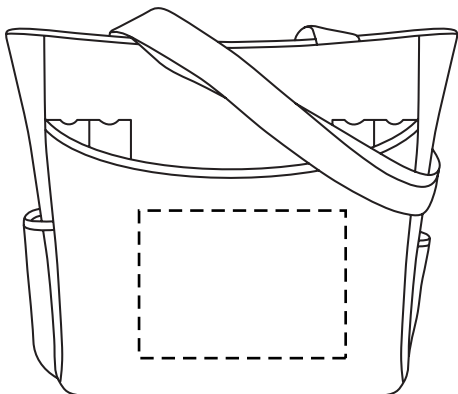

Back(Optional, add'l charge): 7" w x 7" h, (max. 2 colors)

Minimum Font Size: 10 pt.

Minimum Line Weight: 1 pos / 1.25 neg

Halftones Not Available

AP8400 TranSport It Tote

Heat Transfer

Front(Optional, add'l charge): 7" w x 5" h, (max. 4 colors)

Minimum Font Size: 8 pt.

Minimum Line Weight: 1 pos / 1 neg

Halftones Not Available

AP8400 TranSport It Tote

Heat Transfer

Back(Optional, add'l charge): 7" w x 7" h, (max. 4 colors)

Minimum Font Size: 8 pt.