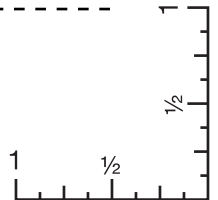

AP8400 TranSport It Tote

Screen Print

Front(Standard): 7"w x 5"h, (max. 2 colors)

Minimum Font Size: 10 pt.

Minimum Line Weight: 1 pos / 1.25 neg

Halftones Not Available

AP8400 TranSport It Tote

Screen Print

Back(Optional, add'l charge): 7" w x 7" h, (max. 2 colors)

Minimum Font Size: 10 pt.

Minimum Line Weight: 1 pos / 1.25 neg

Halftones Not Available

AP8400 TranSport It Tote

Heat Transfer

Front(Optional, add'l charge): 7" w x 5" h, (max. 4 colors)

Minimum Font Size: 8 pt.

Minimum Line Weight: 1 pos / 1 neg

Halftones Not Available

AP8400 TranSport It Tote

Heat Transfer

Back(Optional, add'l charge): 7" w x 7" h, (max. 4 colors)

Minimum Font Size: 8 pt.

Minimum Line Weight: 1 pos / 1 neg

Halftones Not Available

ART TEMPLATE

AP8400 TranSport It Tote

Full Color
Front(Optional, add'l charge): 7" w x 5" h

Minimum Font Size: 7 pt.
Minimum Line Weight: Exterior Shape 3 pt. - (White) 1 pt.
Interior Shape .5 pos / .75 neg