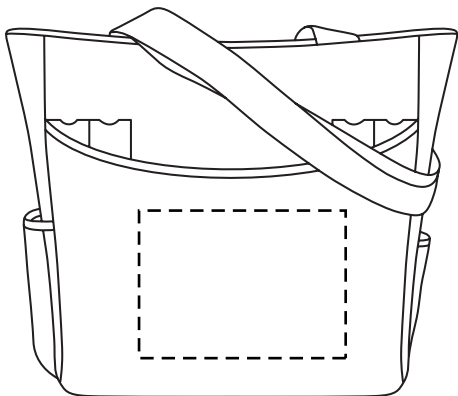

Minimum Line Weight: 1 pos / 1 neg

Halftones Not Available

ART TEMPLATE

AP8400 TranSport It Tote

Full Color
Front(Optional, add'l charge): 7" w x 5" h

Minimum Font Size: 7 pt.
Minimum Line Weight: Exterior Shape 3 pt. - (White) 1 pt.
Interior Shape .5 pos / .75 neg

ATCHISON®

ART TEMPLATE

AP8400 TranSport It Tote

Full Color
Back(Optional, add'l charge): 7" w x 7" h

Minimum Font Size: 7 pt.
Minimum Line Weight: Exterior Shape 3 pt. - (White) 1 pt.
Interior Shape .5 pos / .75 neg