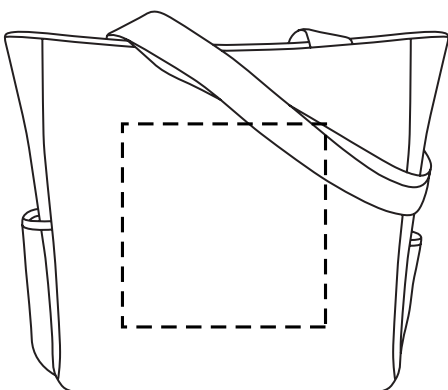

AP8400 TranSport It Tote

Screen Print

Front(Standard): 7"w x 5"h, (max. 2 colors)

Minimum Font Size: 10 pt.

Minimum Line Weight: 1 pos / 1.25 neg

Halftones Not Available

AP8400 TranSport It Tote

Screen Print

Back(Optional, add'l charge): 7" w x 7" h, (max. 2 colors)

Minimum Font Size: 10 pt.

Minimum Line Weight: 1 pos / 1.25 neg

Halftones Not Available

AP8400 TranSport It Tote

Heat Transfer

Front(Optional, add'l charge): 7" w x 5" h, (max. 4 colors)