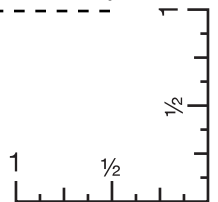

AP8400 TranSport It Tote

Screen Print

Front(Standard): 7"w x 5"h, (max. 2 colors)

Minimum Font Size: 10 pt.

Minimum Line Weight: 1 pos / 1.25 neg

Halftones Not Available

AP8400 TranSport It Tote

Screen Print

Back(Optional, add'l charge): 7" w x 7" h, (max. 2 colors)

Minimum Font Size: 10 pt.

Minimum Line Weight: 1 pos / 1.25 neg

Halftones Not Available

AP8400 TranSport It Tote

Heat Transfer

Front(Optional, add'l charge): 7" w x 5" h, (max. 4 colors)

Minimum Font Size: 8 pt.

Minimum Line Weight: 1 pos / 1 neg

Halftones Not Available

AP8400 TranSport It Tote

Heat Transfer

Back(Optional, add'l charge): 7" w x 7" h, (max. 4 colors)

Minimum Font Size: 8 pt.

Minimum Line Weight: 1 pos / 1 neg

Halftones Not Available

ART TEMPLATE

AP8400 TranSport It Tote

Full Color
Front(Optional, add'l charge): 7" w x 5" h

Minimum Font Size: 7 pt.
Minimum Line Weight: Exterior Shape 3 pt. - (White) 1 pt.
Interior Shape .5 pos / .75 neg