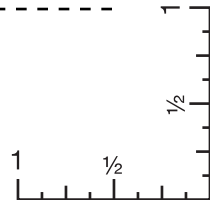

Minimum Line Weight: 1 pos / 1 neg

Halftones Not Available

ART TEMPLATE

AP8400 TranSport It Tote

Full Color
Front(Optional, add'l charge): 7" w x 5" h

Minimum Font Size: 7 pt.
Minimum Line Weight: Exterior Shape 3 pt. - (White) 1 pt.
Interior Shape .5 pos / .75 neg

ATCHISON®

ART TEMPLATE

AP8400 TranSport It Tote

Full Color
Back(Optional, add'l charge): 7" w x 7" h

Minimum Font Size: 7 pt.
Minimum Line Weight: Exterior Shape 3 pt. - (White) 1 pt.
Interior Shape .5 pos / .75 neg