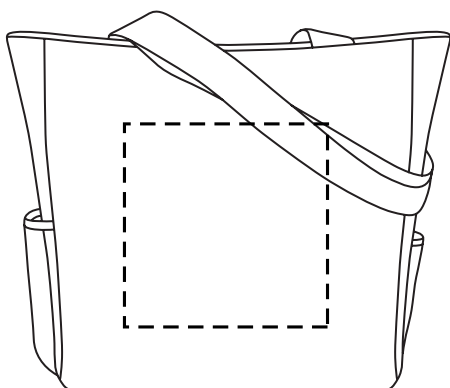

Minimum Font Size: 8 pt.

Minimum Line Weight: 1 pos / 1 neg

Halftones Not Available

AP8400 TranSport It Tote

Heat Transfer

Back(Optional, add'l charge): 7" w x 7" h, (max. 4 colors)

Minimum Font Size: 8 pt.

Minimum Line Weight: 1 pos / 1 neg

Halftones Not Available

ART TEMPLATE

AP8400 TranSport It Tote

Full Color
Front(Optional, add'l charge): 7" w x 5" h

Minimum Font Size: 7 pt.
Minimum Line Weight: Exterior Shape 3 pt. - (White) 1 pt.
Interior Shape .5 pos / .75 neg