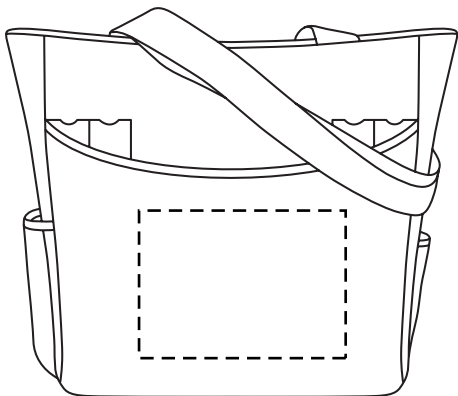

AP8400 TranSport It Tote

Screen Print

Front(Standard): 7"w x 5"h, (max. 2 colors)

Minimum Font Size: 10 pt.

Minimum Line Weight: 1 pos / 1.25 neg

Halftones Not Available

AP8400 TranSport It Tote

Screen Print

Back(Optional, add'l charge): 7" w x 7" h, (max. 2 colors)

Minimum Font Size: 10 pt.

Minimum Line Weight: 1 pos / 1.25 neg

Halftones Not Available

AP8400 TranSport It Tote

Heat Transfer

Front(Optional, add'l charge): 7" w x 5" h, (max. 4 colors)