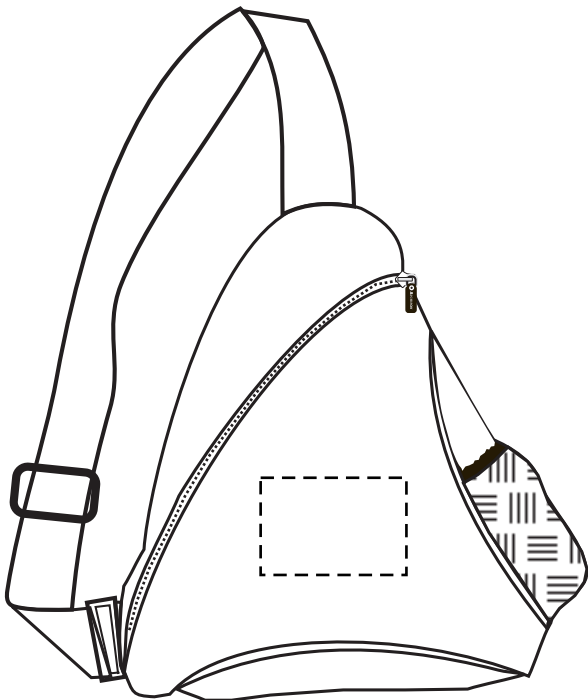

AP5080 Cutie Patootie Slingpack

Screen Print

Front(Standard): 4.5"w x 3"h, (max. 4 colors)

Minimum Font Size: 10 pt.

Minimum Line Weight: 1 pos / 1.25 neg

Halftones Not Available

AP5080 Cutie Patootie Slingpack

Full Color

Front(Optional, add'l charge): 4.5"w x 3"h

Minimum Font Size: 7 pt.

Minimum Line Weight: Exterior Shape 3 pt. - (White) 1 pt.

Interior Shape .5 pos / .75 neg

ART TEMPLATE

AP5080 Cutie Patootie Slingpack

Embroidery
Front(Optional, add'l charge): 4.5" dia., (max. 12 colors)

Minimum Font Size: 5 mm tall, (lower case)

Minimum Line Weight: 1 mm / 2.5 pt

ATCHISON®