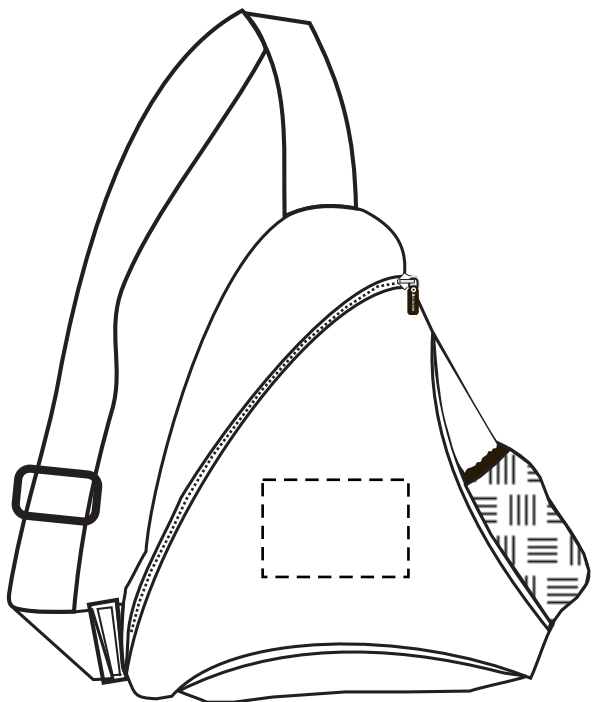

AP5080 Cutie Patootie Slingpack

Screen Print

Front(Standard): 4.5"w x 3"h, (max. 4 colors)

Minimum Font Size: 10 pt.

Minimum Line Weight: 1 pos / 1.25 neg

Halftones Not Available

AP5080 Cutie Patootie Slingpack

Full Color

Front(Optional, add'l charge): 4.5"w x 3"h

Minimum Font Size: 7 pt.

Minimum Line Weight: Exterior Shape 3 pt. - (White) 1 pt.

Interior Shape .5 pos / .75 neg

ART TEMPLATE

AP5080 Cutie Patootie Slingpack

Embroidery
Front(Optional, add'l charge): 4.5" dia., (max. 12 colors)

Minimum Font Size: 5 mm tall, (lower case)

Minimum Line Weight: 1 mm / 2.5 pt

ATCHISON®