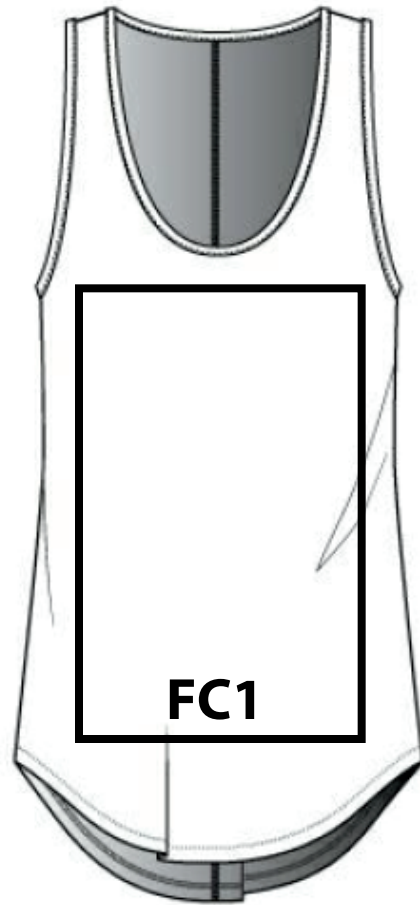

A5054 Alternative Apparel® Backstage Tank

Screen Print

FC1 Full Chest(Standard): 12.5"w x 12"h, (max. 5 colors)

Minimum Font Size: 16 pt.

Minimum Line Weight: 1 pos / 2 neg

Halftones Not Available

Fabric Content: 50% Cotton/ 50% Polyester

ALTERNATIVE.

FC1 "Front Chest"- Top of graphic will be placed 1" down from center neck seam.