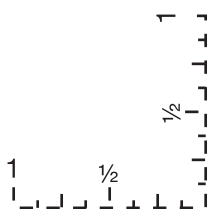

Digital
Ad with Bleed Area (Optional, add'l charge) Imprint Area: 11.09" x 1.875"
Text and other important information must stay within the inner imprint area 10.215" x 1.38"

Minimum Font Size: 6 pt.
Minimum Line Weight: No minimum
Halftones Available

Please note that this template is scaled for an 14x11 Page, not standard 8.5x11.

7063 Wildlife Portraits - Spiral

Digital
Outside Back Cover (Optional, add'l charge) Imprint Area: 10.215" x 9.44"
Outside Back Cover Bleed Area : 11.09" x 10.375"
Text and other important information must stay within the inner imprint area 10.215" x 9.44"
Minimum Font Size: 6 pt.
Minimum Line Weight: No minimum
Halftones Available

Please note that this template is scaled for an 14x17 Page, not standard 8.5x11.

7063 Wildlife Portraits - Spiral

Offset

Envelope (Standard) Imprint Area: 3.1339" x 1.4327" 2 color max

Bleed Area: No Bleed