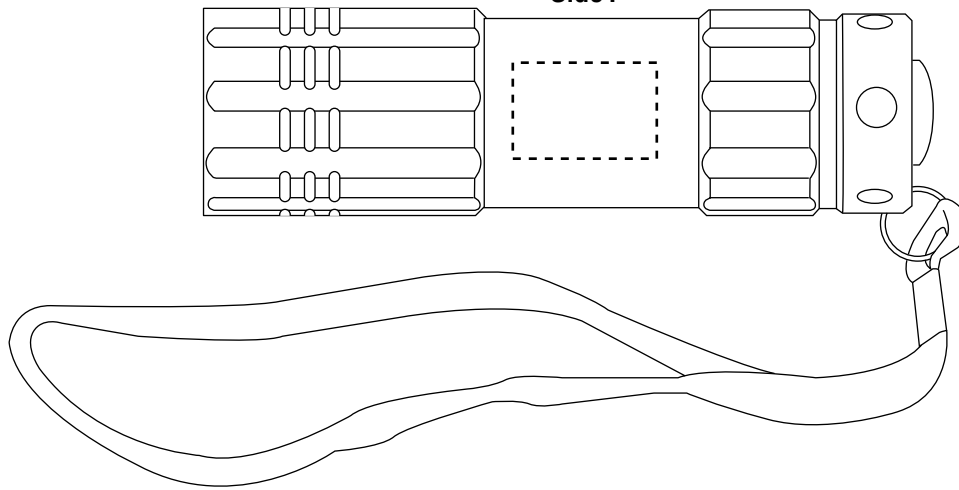

65318 Pocket Aluminum LED Flashlight

Laser Engrave

Side 1(Standard) .75"w x .5"h

Side 2(Optional, add'l charge) .75"w x .5"h

Minimum Font Size: 4 pt.

Minimum Line Weight: .2 pos / .8 neg

Halftones Not Available

STANDARD

Side1

OPTIONAL

Side2