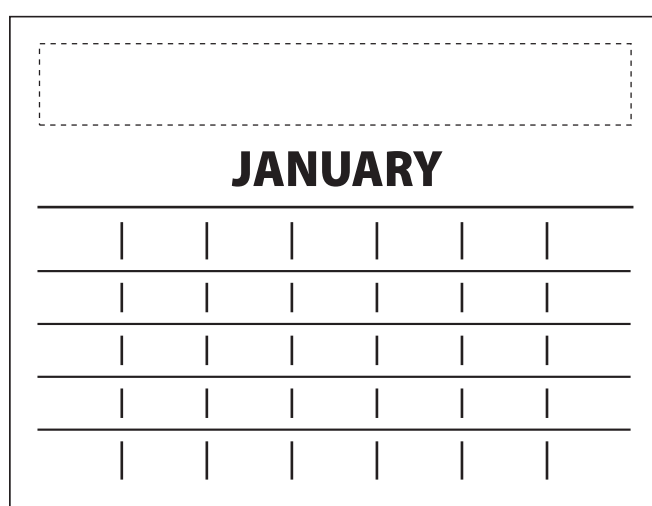

6500 Red & Black Desk Pad

Offset
Ad with Phantom(Optional, add'l charge):
Ad imprint area: 20" x 2.75"
Phantom imprint area: 21.2949" x 10.2614"
Bleed Area: Not Available

Minimum Font Size: 7 pt.
Minimum Line Weight: No Minimum
Halftones Available

STANDARD AD AREA

PHANTOM AREA

Please note that this template is scaled for an 24x25 Page, not standard 8.5x11.