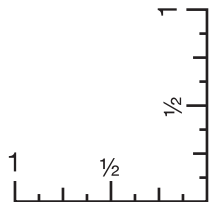

Screen Print

Shaft of Tee(Standard): 1"w x .5"h, (max. 2 colors)

Pad Print

Top of Quarter Mark(Standard): .75" dia. (max. 2 colors)

Minimum Font Size: 6 pt.

Minimum Line Weight: .7 pos / .7 neg

Halftones Not Available

62444 Modern Golfer's Tee Kit - 2-1/8"

Laser Engrave
Front(Standard): 1"w x 1"h

Minimum Font Size: 5 pt.
Minimum Line Weight: .2 pos / .8 neg
Halftones Not Available