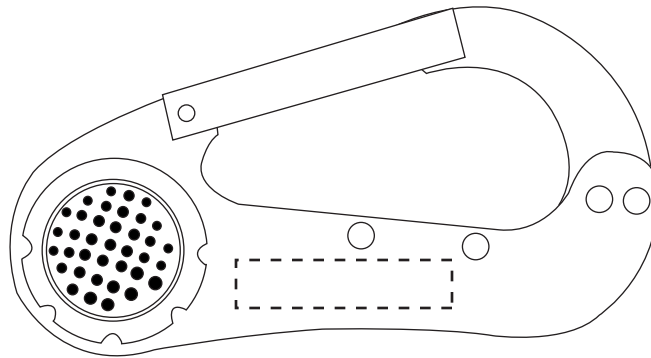

62252 Carabiner Golf Tool

Laser Engrave

Side 1(Standard): 1.125"w x .25"h

Minimum Font Size: 4 pt.

Minimum Line Weight: .2 pos / .8 neg

Halftones Not Available

62252 Carabiner Golf Tool

Laser Engrave

Side 2(Optional, add'l charge): 1.125"w x .25"h

Minimum Font Size: 4 pt.

Minimum Line Weight: .2 pos / .8 neg

Halftones Not Available