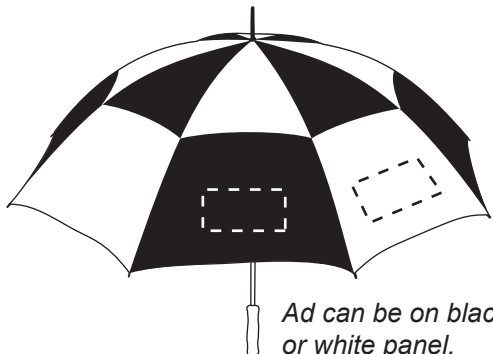

62073 Ventilated Large 62" Golf Umbrella

Screen Print

One Panel(Standard): 10"w x 5"h (each panel), (max. 1 color)

Minimum Font Size: 10 pt.

Minimum Line Weight: 1 pos / 2 neg

Halftones Not Available

Page 1 of 1

*Ad can be on black
or white panel.*