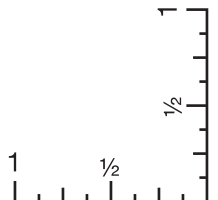

**60109 Par Pack w/ Golf Ball-N-Tees-Titleist® TruFeel**

Pad Print

North Pole of Golf Ball(Standard): .75" dia., (max. 5 colors)

South Pole of Golf Ball(Optional): .75" dia., (max. 5 colors)

Equator of Golf Ball(Optional): .75" dia., (max. 5 colors)

Minimum Font Size: 5 pt.

Minimum Line Weight: .5 pos / .5 neg

Halftones Not Available

**60109 Par Pack w/ Golf Ball-N-Tees-Titleist® TruFeel**

Screen Print

Shaft of Tee(Standard): 1.5"w x .5"h, (max. 2 colors)

Minimum Font Size: 6 pt.

Minimum Line Weight: .7 pos / .7 neg

Halftones Not Available