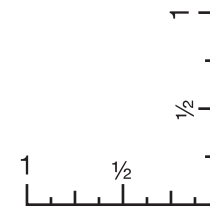

ART TEMPLATE

60015 Mini Golf Bag - Titleist® TruFeel

Screen Print
Top(Standard): 1" dia., (max. 1 color)

Minimum Font Size: 7 pt.
Minimum Line Weight: .7 pos / .7 neg
Halftones Not Available