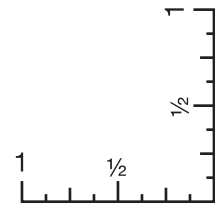

ART TEMPLATE

60015 Mini Golf Bag - Titleist® TruFeel

Screen Print
Top(Standard): 1" dia., (max. 1 color)

Minimum Font Size: 7 pt.
Minimum Line Weight: .7 pos / .7 neg
Halftones Not Available

ART TEMPLATE

60015 Mini Golf Bag - Titleist® TruFeel

Screen Print
Top(Standard): 1" dia., (max. 1 color)

Minimum Font Size: 7 pt.
Minimum Line Weight: .7 pos / .7 neg
Halftones Not Available

ART TEMPLATE

60015 Mini Golf Bag - Titleist® TruFeel

Screen Print
Top(Standard): 1" dia., (max. 1 color)

Minimum Font Size: 7 pt.
Minimum Line Weight: .7 pos / .7 neg
Halftones Not Available