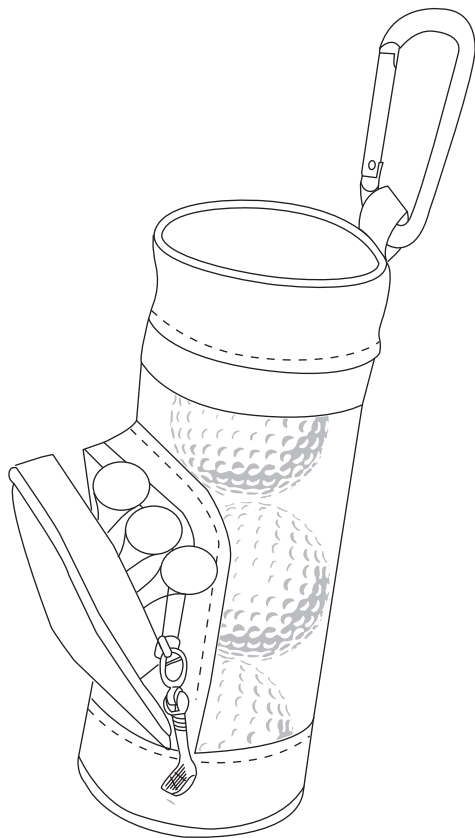

ART TEMPLATE

60015 Mini Golf Bag - Titleist® TruFeel

Screen Print
Top(Standard): 1" dia., (max. 1 color)

Minimum Font Size: 7 pt.
Minimum Line Weight: .7 pos / .7 neg
Halftones Not Available