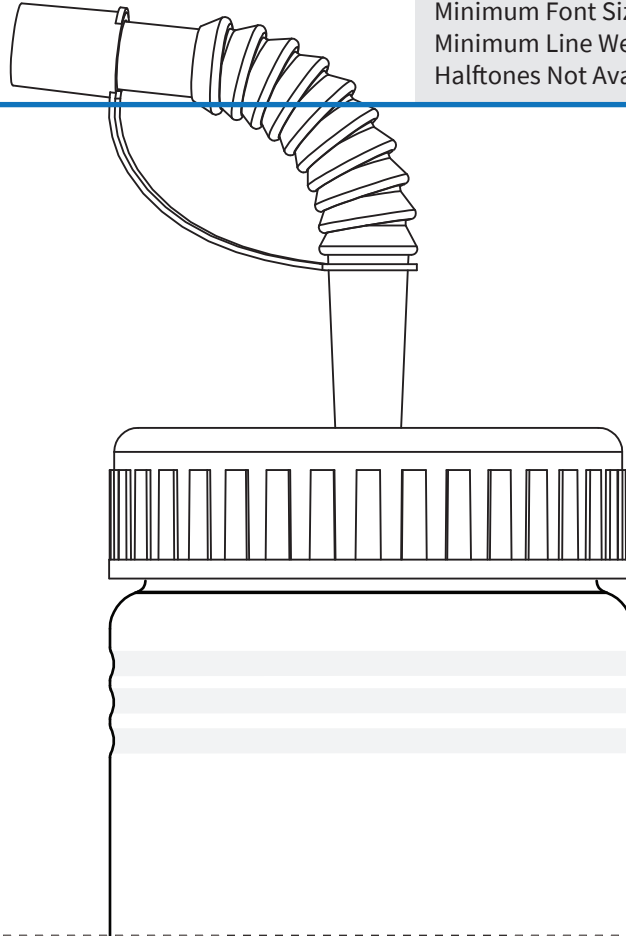

ART TEMPLATE

46387 Slim Fit Water Bottle With Straw Lid - 24 oz.

Screen Print
Side 1(only)(Standard): 3.5" w x 4.5" h (max. 4 color)
Side 1 & 2(Optional): 3.5" w x 4.5" h, each (max. 4 color)
Wraparound(Optional): 8" w x 4.5" h, each (max. 4 color)
Minimum Font Size: 10 pt.
Minimum Line Weight: 1 pos / 1.25 neg
Halftones Not Available