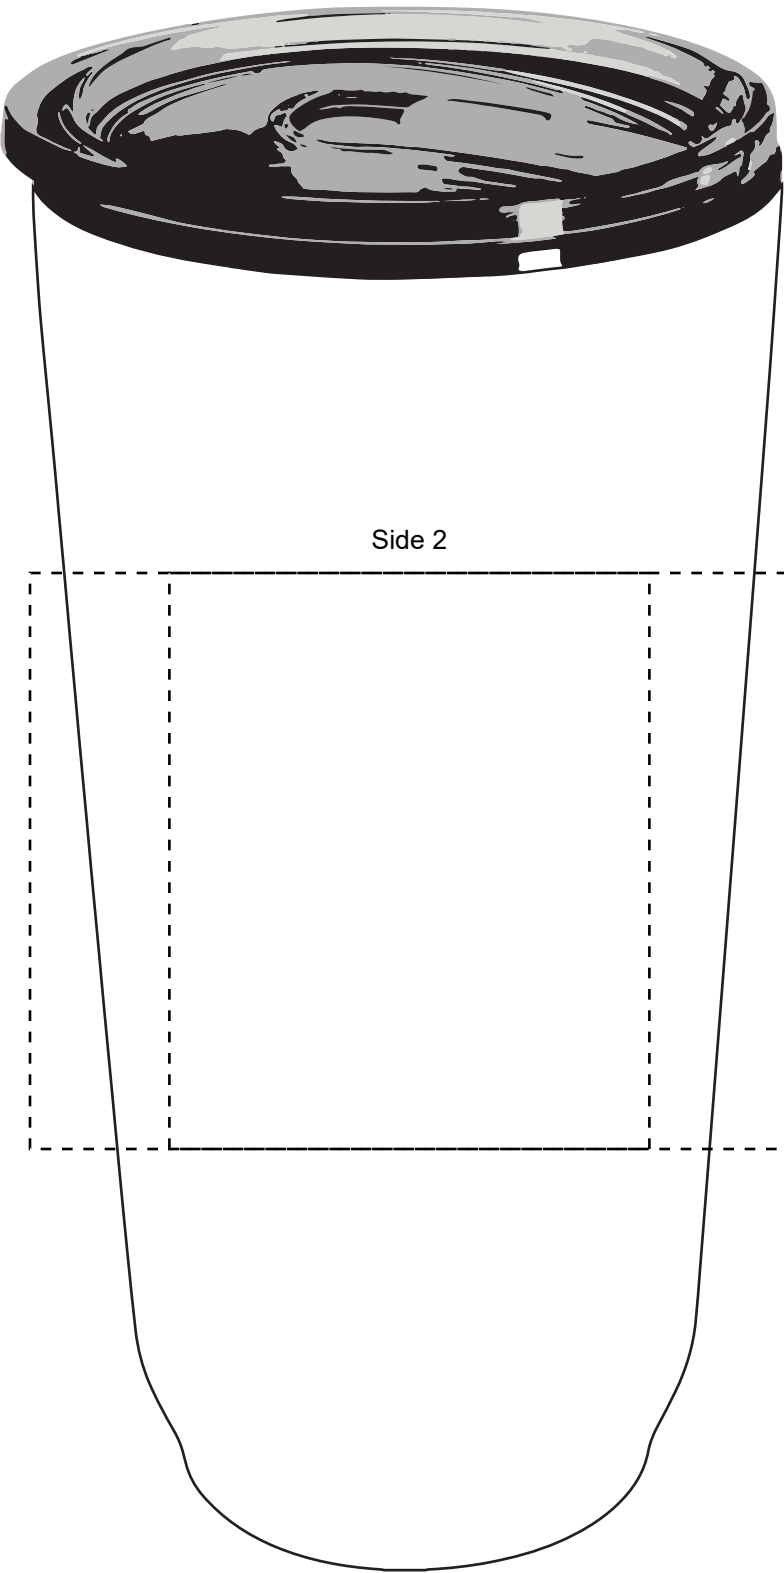

46318 Kayla Tumbler - 16 oz.

Screen Print
Side 1(only)(Standard): 2.5"w x 3"h (max colors 2)
Side 1 & 2(Optional): 2.5"w x 3"h Each (max colors 2)
Wraparound(Optional): 9"w x 3"h (max colors 2)
Minimum Font Size: 8 pt.
Minimum Line Weight: .6 pos / .6 neg
Halftones Not Available

46318 Kayla Tumbler - 16 oz.

Full Color
Side 1(only)(Standard): 2.5"w x 3"h
Sides 1 & 2(Optional): 2.5"w x 3"h Each
Wraparound(Optional): 9"w x 3"h
Minimum Font Size: 5 pt.
Minimum Line Weight: .5 pos / .5 neg
Halftones Available

46318 Kayla Tumbler - 16 oz.

Laser Engrave

Side 1(only)(Optional, add'l charge): 1"w x 1"h

Side 1 & 2(Optional, add'l charge): 1"w x 1"h, each

Minimum Font Size: 8 pt.

Minimum Line Weight: .6 pos / .7 neg

Halftones Not Available