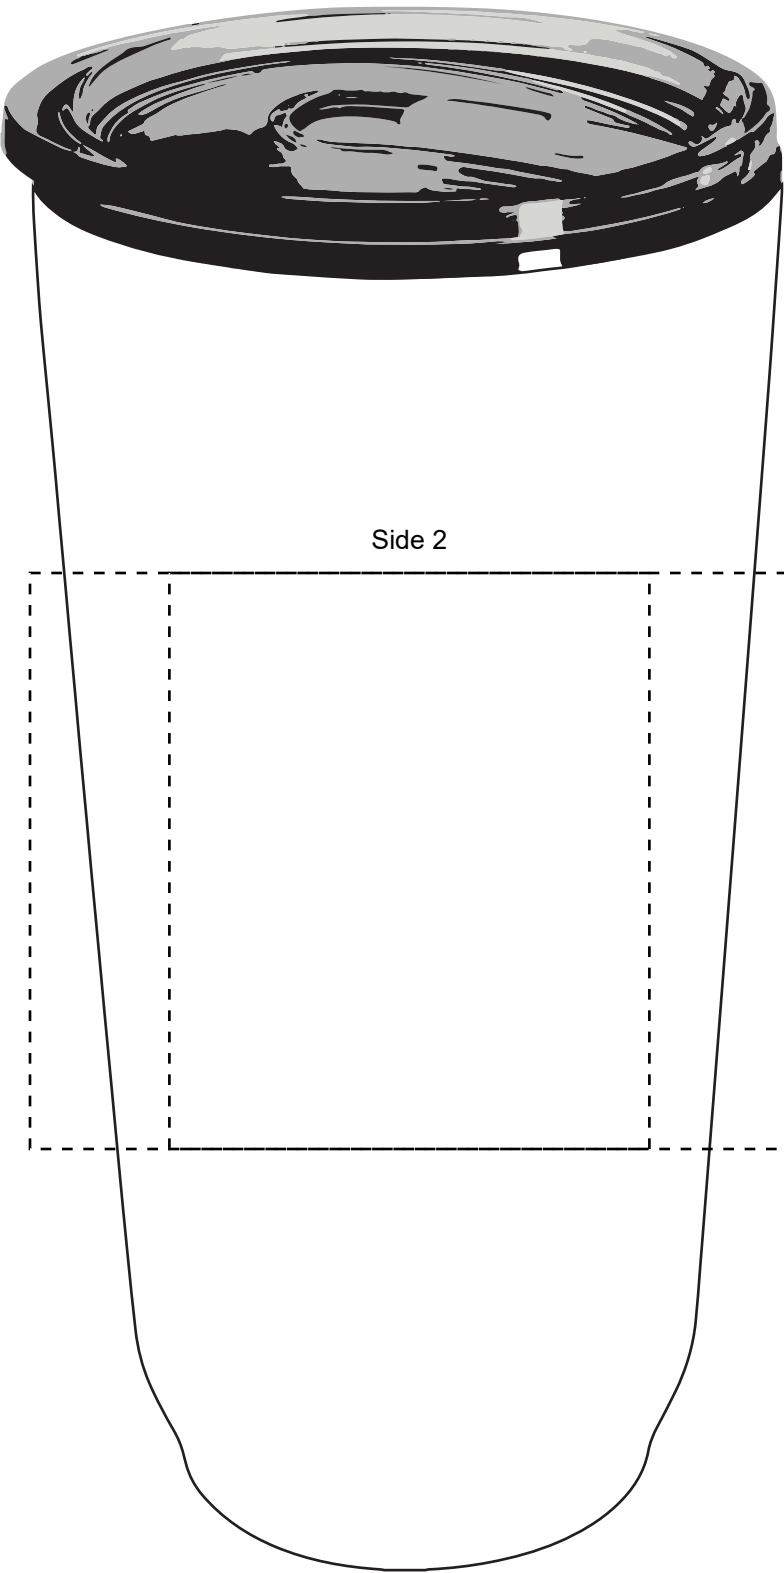

46318 Kayla Tumbler - 16 oz.

Screen Print
Side 1(only)(Standard): 2.5"w x 3"h (max colors 2)
Side 1 & 2(Optional): 2.5"w x 3"h Each (max colors 2)
Wraparound(Optional): 9"w x 3"h (max colors 2)
Minimum Font Size: 8 pt.
Minimum Line Weight: .6 pos / .6 neg
Halftones Not Available

46318 Kayla Tumbler - 16 oz.

Full Color
Side 1(only)(Standard): 2.5"w x 3"h
Sides 1 & 2(Optional): 2.5"w x 3"h Each
Wraparound(Optional): 9"w x 3"h
Minimum Font Size: 5 pt.
Minimum Line Weight: .5 pos / .5 neg
Halftones Available

46318 Kayla Tumbler - 16 oz.

Laser Engrave

Side 1(only)(Optional, add'l charge): 1"w x 1"h

Side 1 & 2(Optional, add'l charge): 1"w x 1"h, each

Minimum Font Size: 8 pt.

Minimum Line Weight: .6 pos / .7 neg

Halftones Not Available