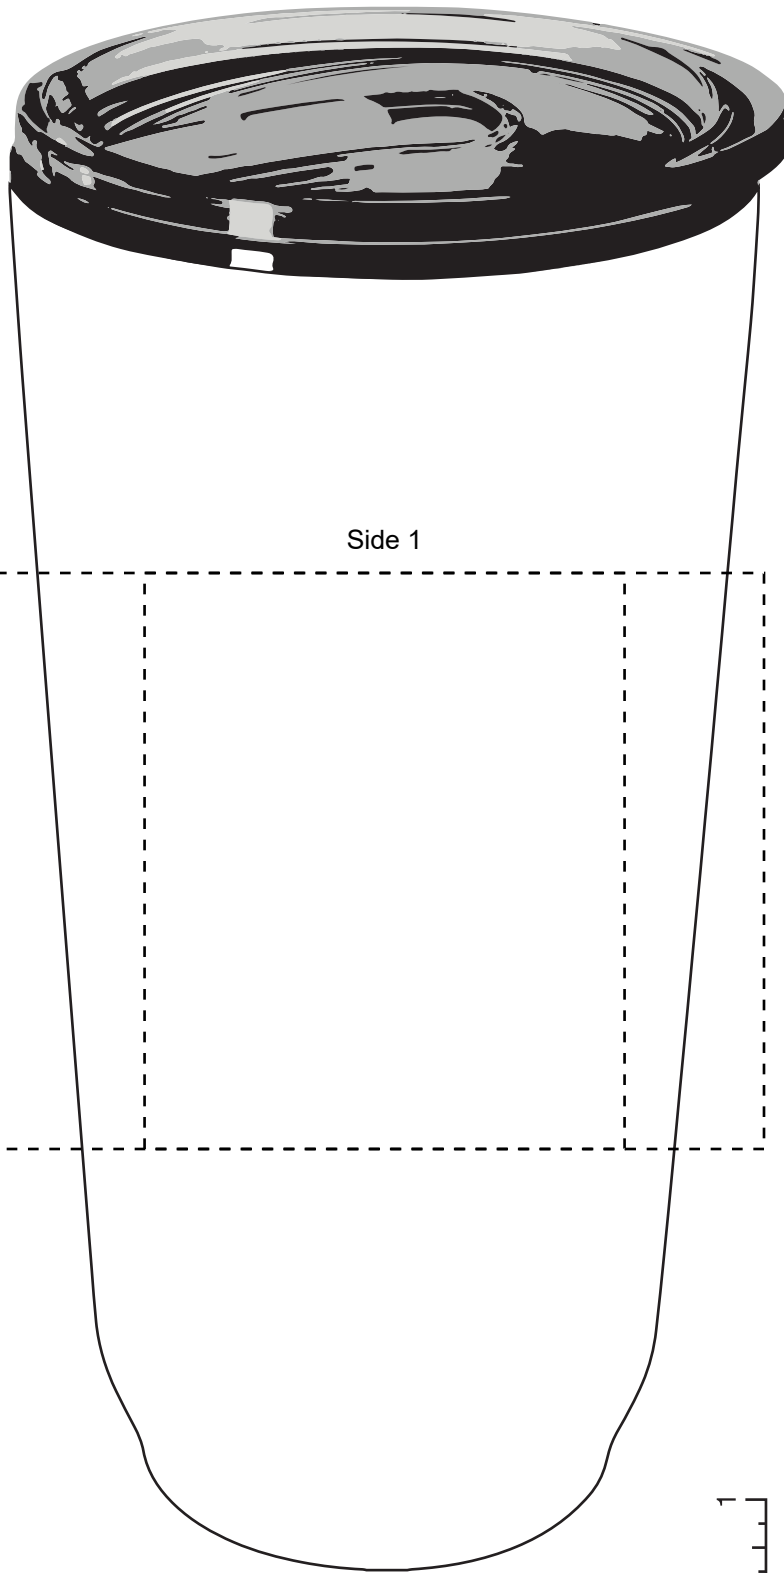

46318 Kayla Tumbler - 16 oz.

Screen Print
Side 1(only)(Standard): 2.5"w x 3"h (max colors 2)
Side 1 & 2(Optional): 2.5"w x 3"h Each (max colors 2)
Wraparound(Optional): 9"w x 3"h (max colors 2)
Minimum Font Size: 8 pt.
Minimum Line Weight: .6 pos / .6 neg
Halftones Not Available

46318 Kayla Tumbler - 16 oz.

Full Color
Side 1(only)(Standard): 2.5"w x 3"h
Sides 1 & 2(Optional): 2.5"w x 3"h Each
Wraparound(Optional): 9"w x 3"h
Minimum Font Size: 5 pt.
Minimum Line Weight: .5 pos / .5 neg
Halftones Available

46318 Kayla Tumbler - 16 oz.

Laser Engrave

Side 1(only)(Optional, add'l charge): 1"w x 1"h

Side 1 & 2(Optional, add'l charge): 1"w x 1"h, each

Minimum Font Size: 8 pt.

Minimum Line Weight: .6 pos / .7 neg

Halftones Not Available