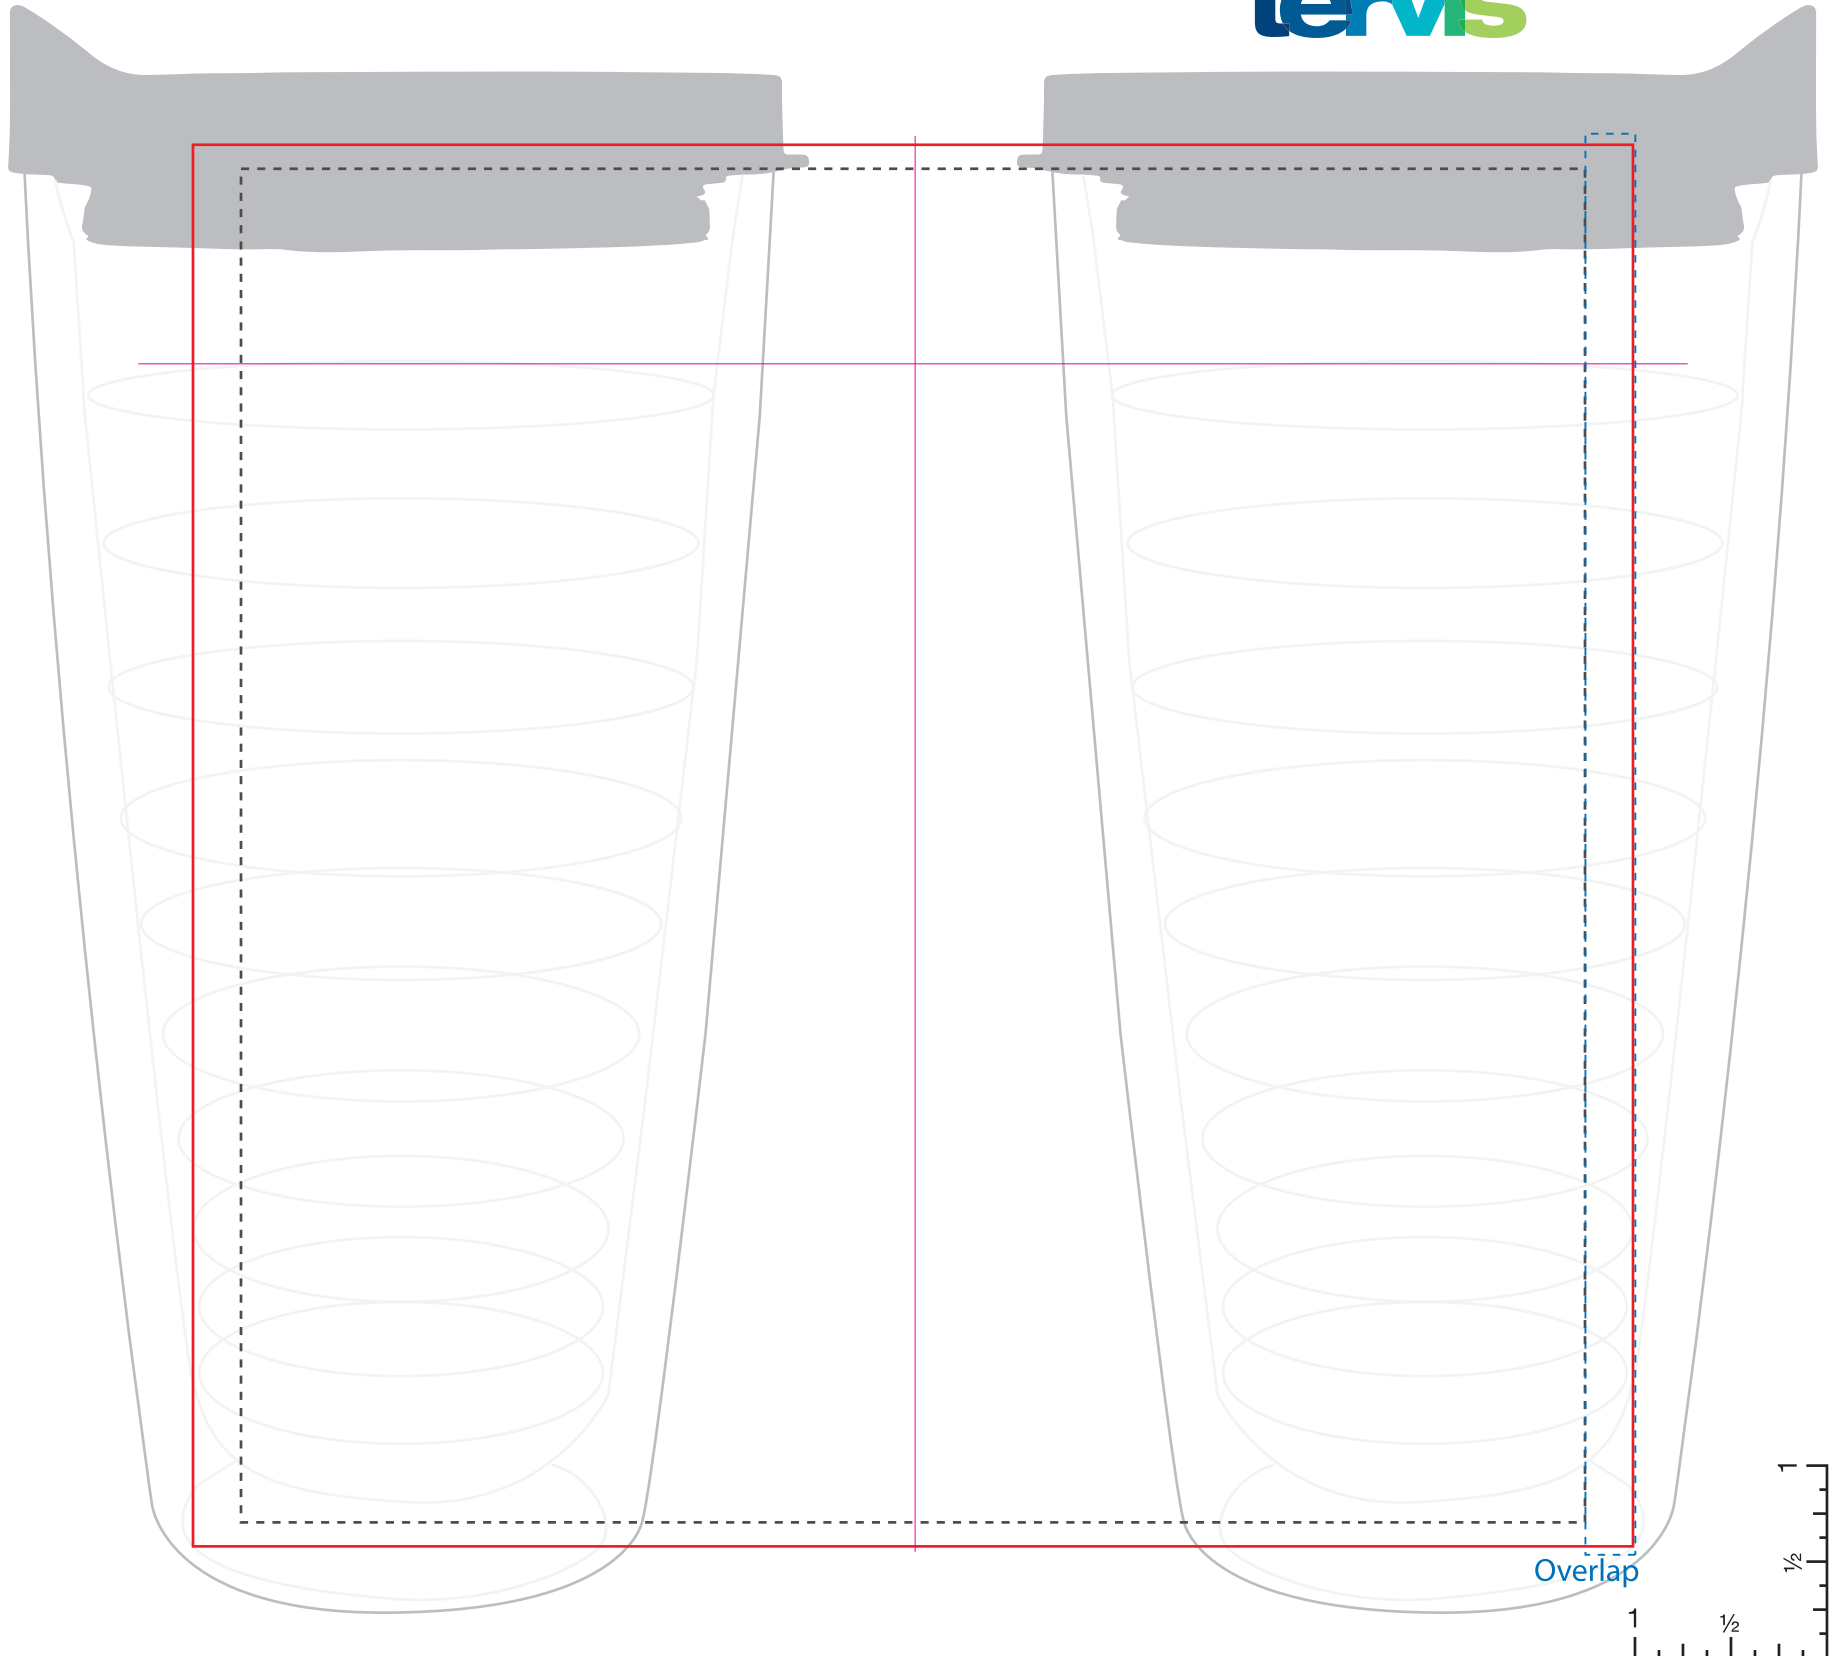

46246 Tervis® Classic Tumbler - 24 oz.

Full Color
Wraparound(Standard): 11.9.375"w x 8"h

Minimum Font Size: 8 pt.
Minimum Line Weight: .6 pos / .6 neg
Halftones Available

tervis®

46246 Tervis® Classic Tumbler - 24 oz.

Embroidery
Side 1(only)(Optional): 2.5"w x 2.5"h, (max 10 colors)
Dye Sublimation
Emblem(Optional): 2.5"w x 2.5"h

Minimum Font Size: 10 pt.
Minimum Line Weight: 1 pos / 1 neg