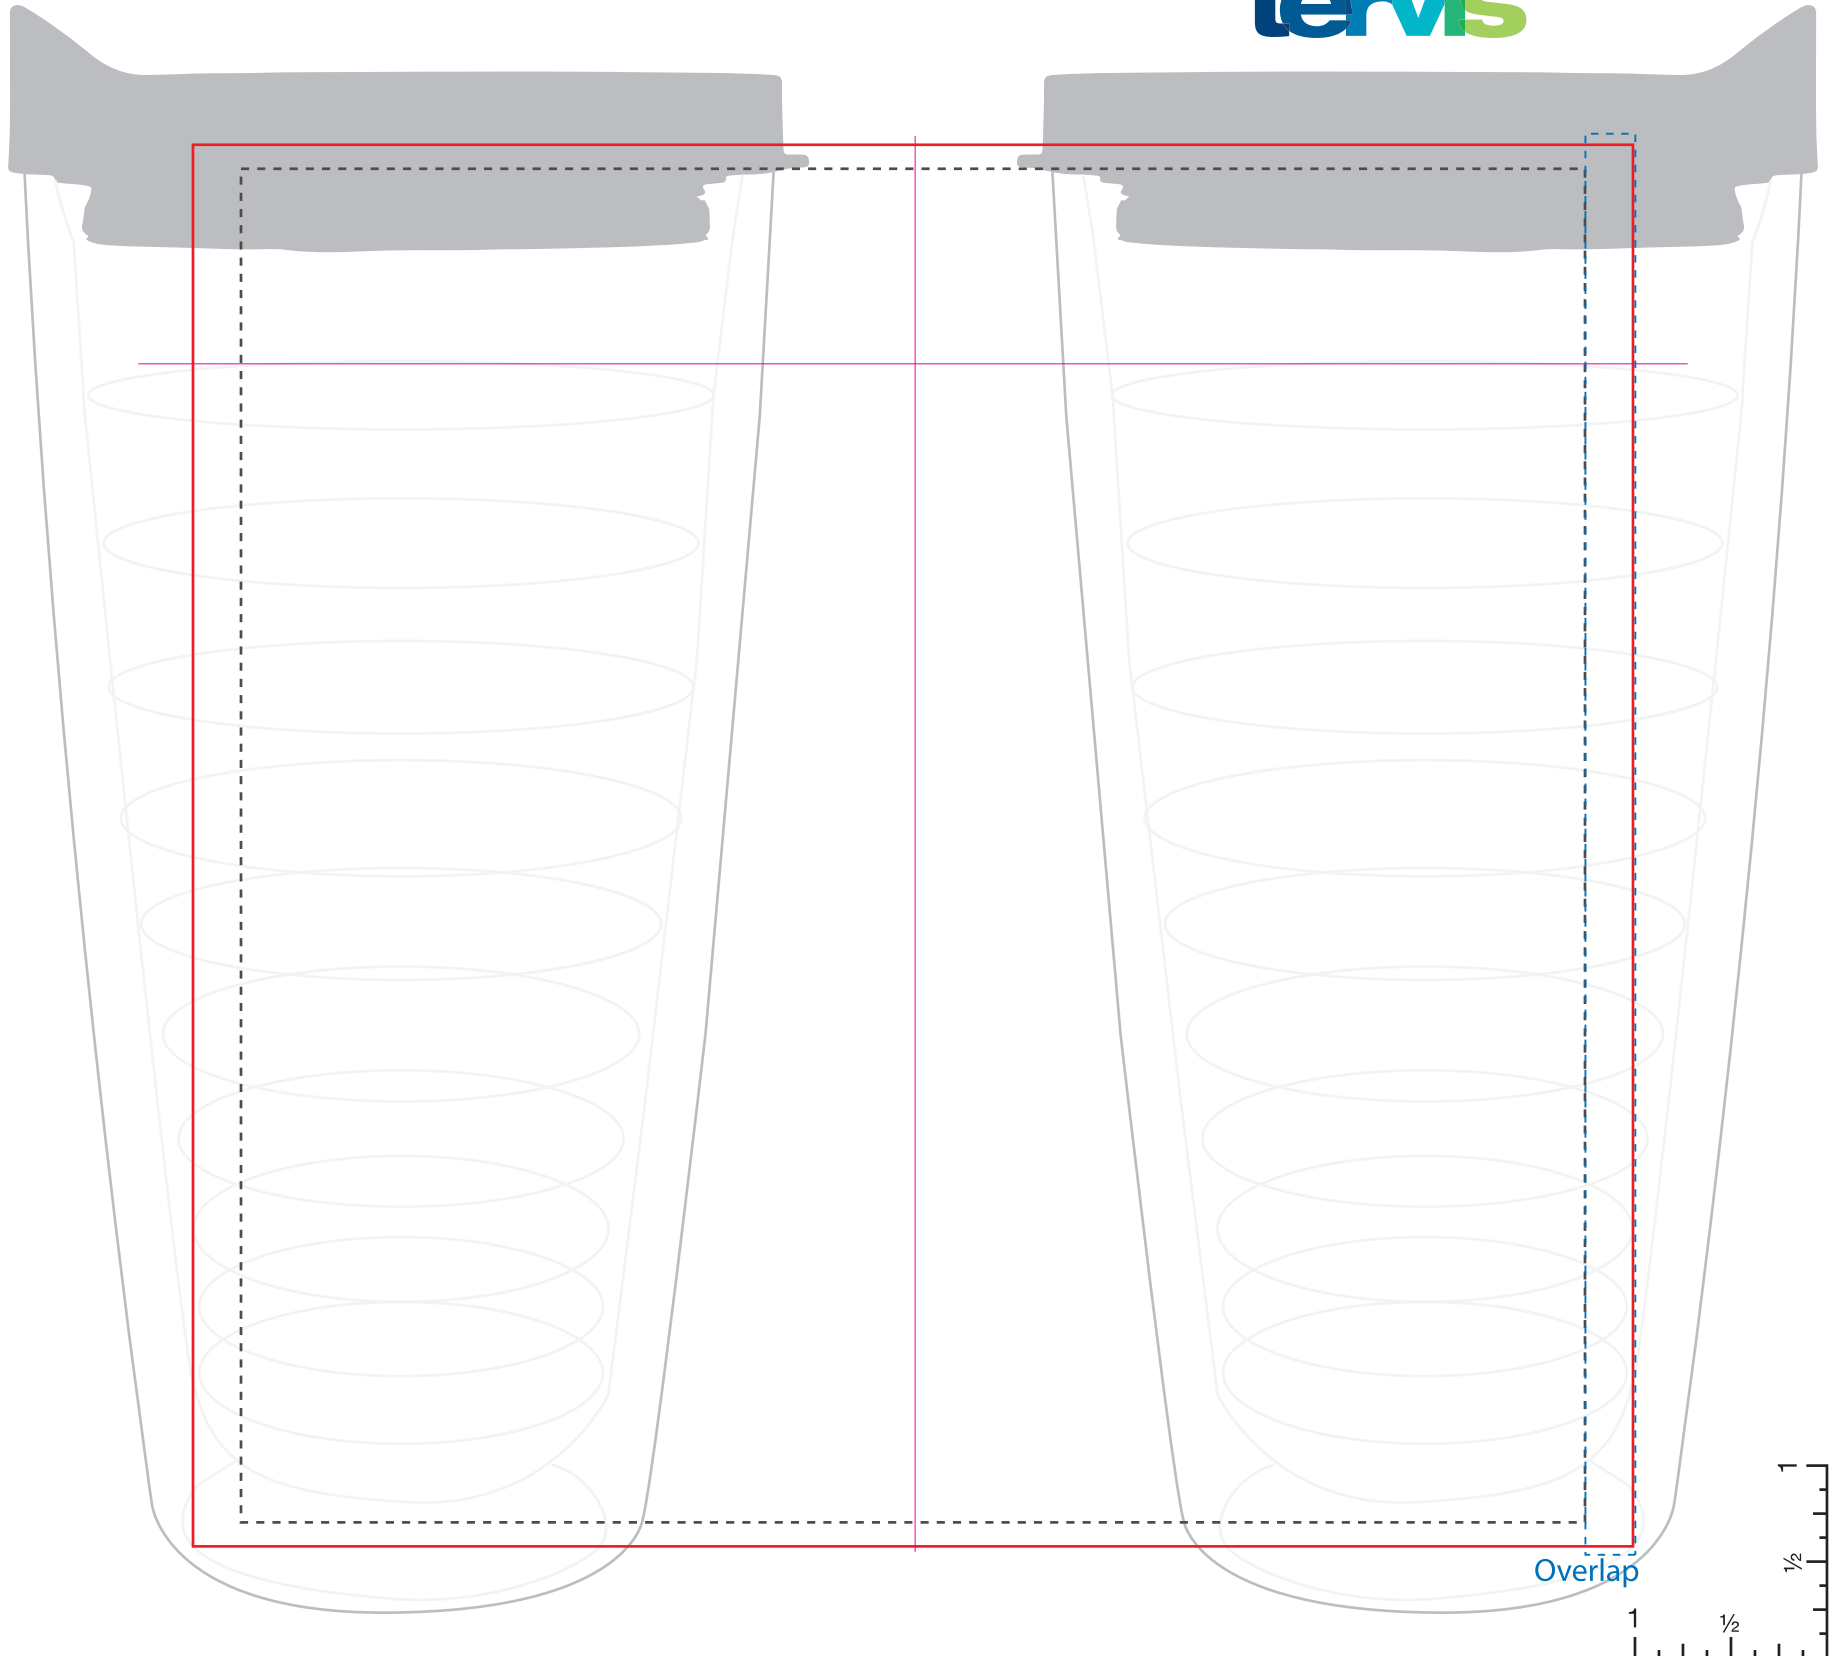

46246 Tervis® Classic Tumbler - 24 oz. - factory direct

Full Color
Wraparound(Standard): 11.9.375"w x 8"h

Minimum Font Size: 8 pt.
Minimum Line Weight: .6 pos / .6 neg
Halftones Available

tervis®

46246 Tervis® Classic Tumbler - 24 oz. - factory direct

Embroidery
Side 1(only)(Optional): 2.5"w x 2.5"h, (max 10 colors)
Dye Sublimation
Emblem(Optional): 2.5"w x 2.5"h

Minimum Font Size: 10 pt.
Minimum Line Weight: 1 pos / 1 neg