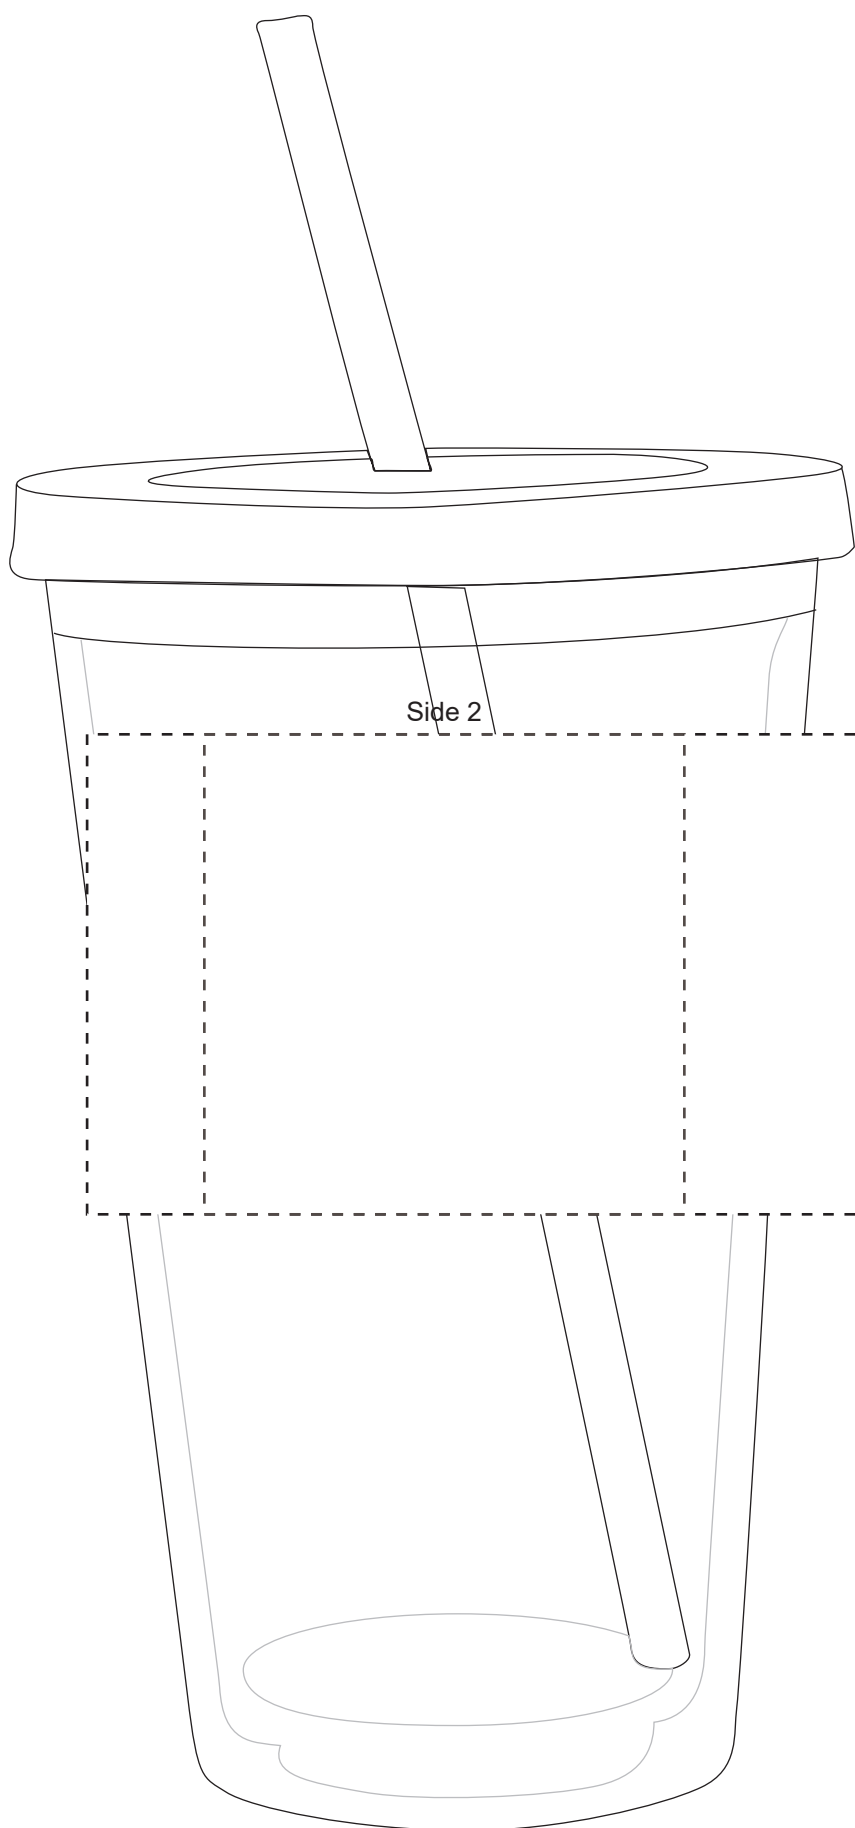

45962 Clear Tumbler with Colored Lid - 18 oz.

Screen Print

Side 1(only)(Standard): 2.5"w x 2.5"h (max colors 2)

Side 1 & 2(Optional): 2.5"w x 2.5"h Each, (max colors 2)

Wraparound(Optional): 9"w x 2.5"h (max colors 2)

Minimum Font Size: 8 pt.

Minimum Line Weight: .6 pos / .6 neg

Halftones Not Available

45962 Clear Tumbler with Colored Lid - 18 oz.

Full Color
Side 1(only)(Optional, add'l charge): 2.5"w x 2.5"h
Sides 1 & 2(Optional, add'l charge): 2.5"w x 2.5"h, Each
Wraparound(Optional, add'l charge): 9.801"w x 2.5"h
Minimum Font Size: 5 pt.
Minimum Line Weight: .5 pos / .5 neg
Halftones Available