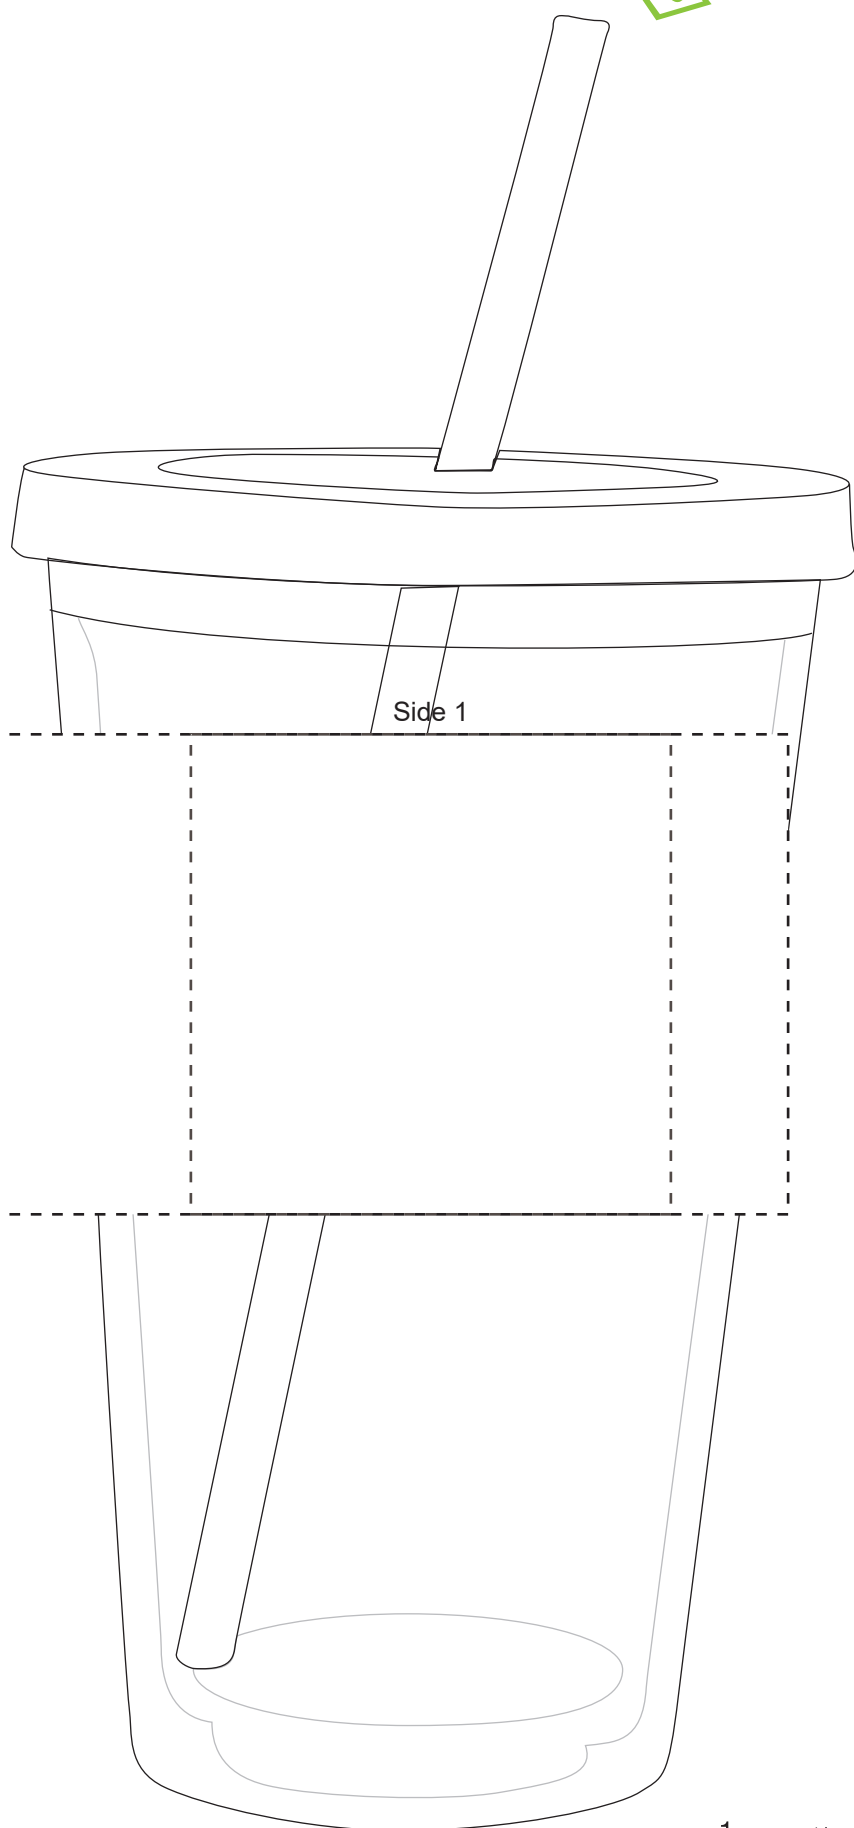

45962 Clear Tumbler with Colored Lid - 18 oz.

Screen Print

Side 1(only)(Standard): 2.5"w x 2.5"h (max colors 2)

Side 1 & 2(Optional): 2.5"w x 2.5"h Each, (max colors 2)

Wraparound(Optional): 9"w x 2.5"h (max colors 2)

Minimum Font Size: 8 pt.

Minimum Line Weight: .6 pos / .6 neg

Halftones Not Available

45962 Clear Tumbler with Colored Lid - 18 oz.

Full Color
Side 1(only)(Optional, add'l charge): 2.5"w x 2.5"h
Sides 1 & 2(Optional, add'l charge): 2.5"w x 2.5"h, Each
Wraparound(Optional, add'l charge): 9.801"w x 2.5"h
Minimum Font Size: 5 pt.
Minimum Line Weight: .5 pos / .5 neg
Halftones Available