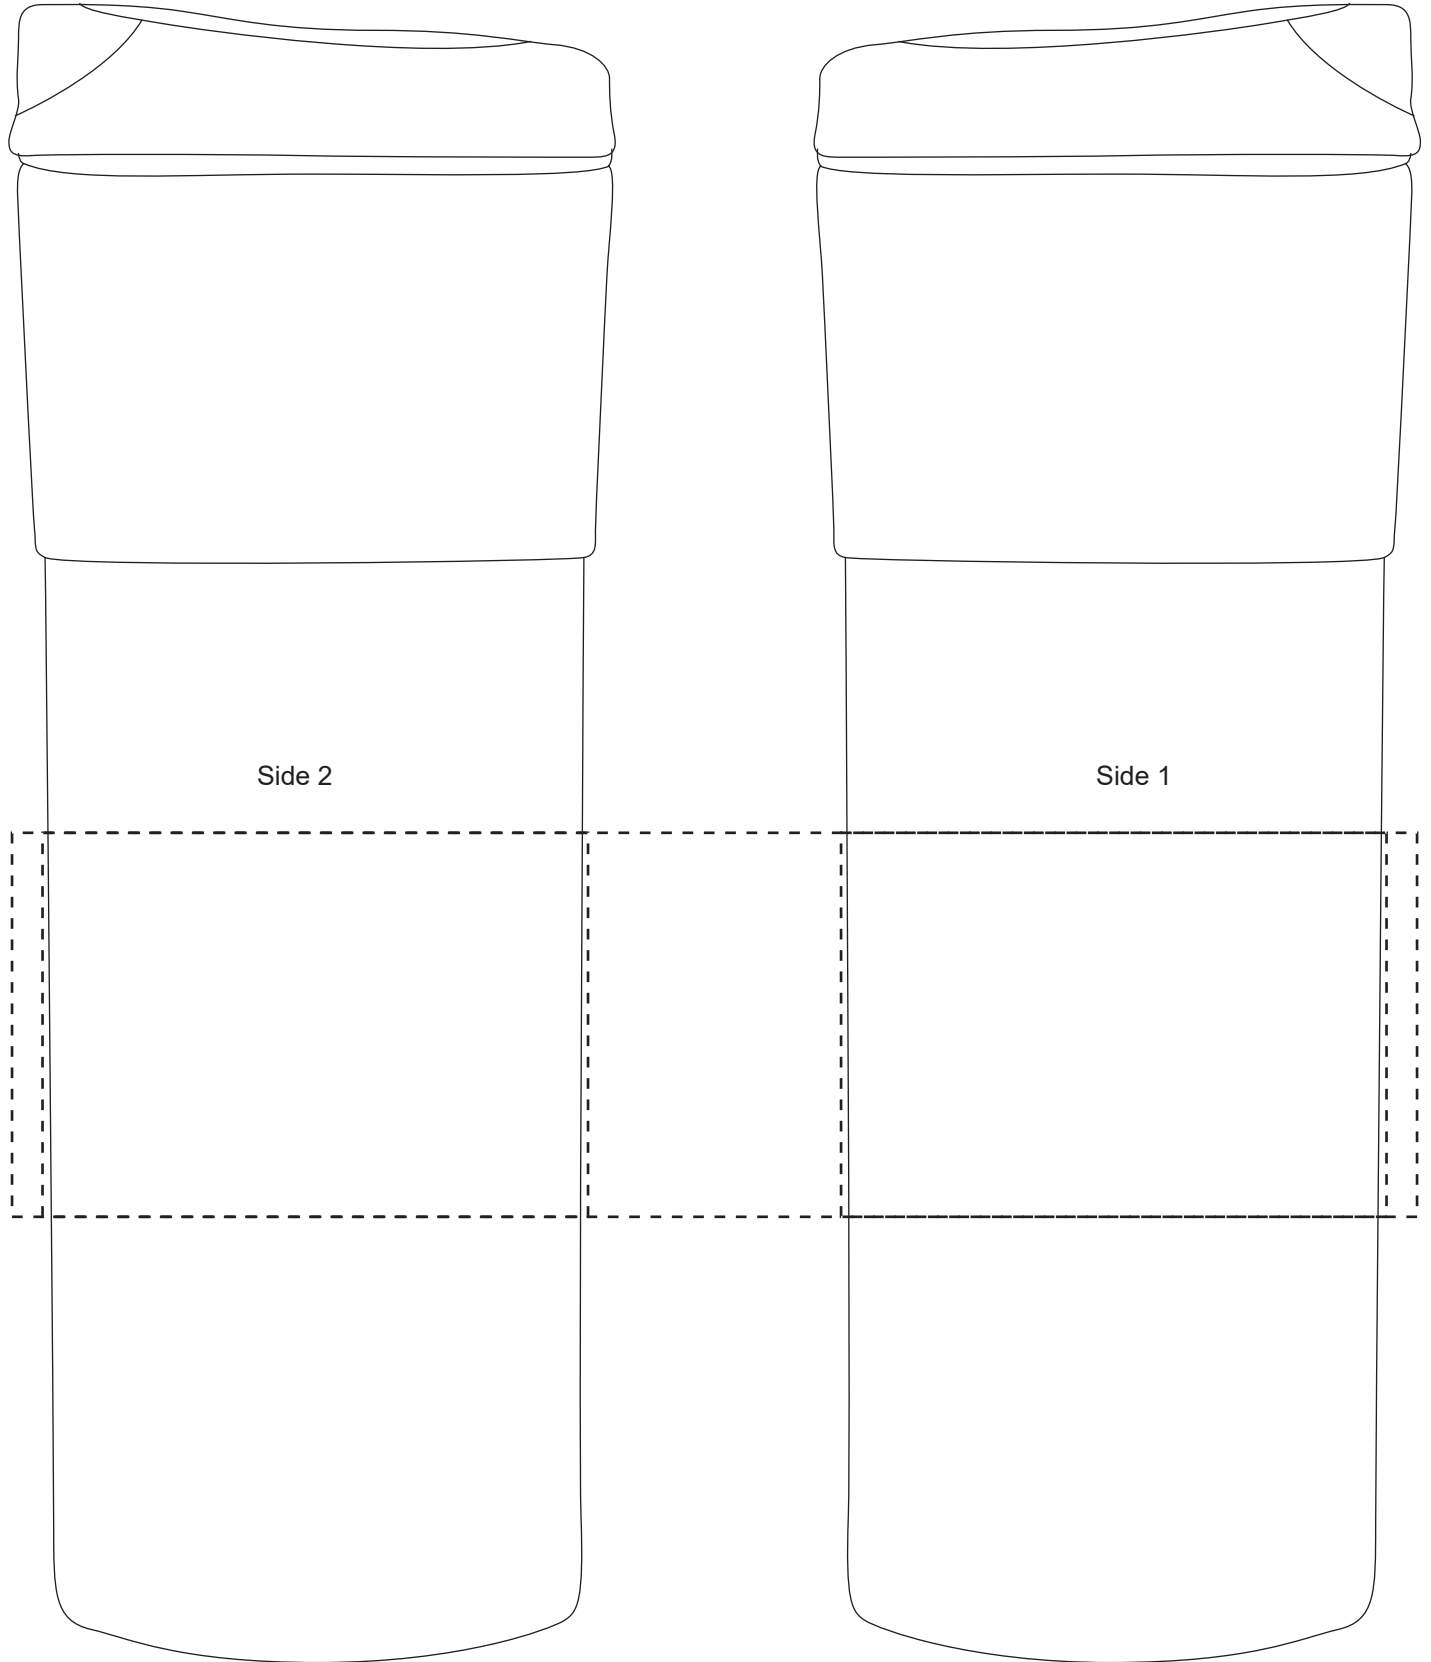

**45941 Metallic Reflections Tumbler - 15 oz.**

Screen Print  
1 Side (only)(Standard): 3"w x 2"h (max colors 1)  
2 Sides(Optional): 3"w x 2"h Each (max colors 1)  
Wraparound(Optional): 7"w x 2"h (max colors 1)  
Minimum Font Size: 8 pt.  
Minimum Line Weight: .6 pos / .6 neg  
Halftones Not Available

**45941 Metallic Reflections Tumbler - 15 oz.**

Full Color  
Side 1(only)(Standard): 3"w x 2"h  
Sides 1 & 2(Optional): 3"w x 2"h Each  
Wraparound(Optional): 8.198"w x 2"h  
Minimum Font Size: 5 pt.  
Minimum Line Weight: .5 pos / .5 neg  
Halftones Available