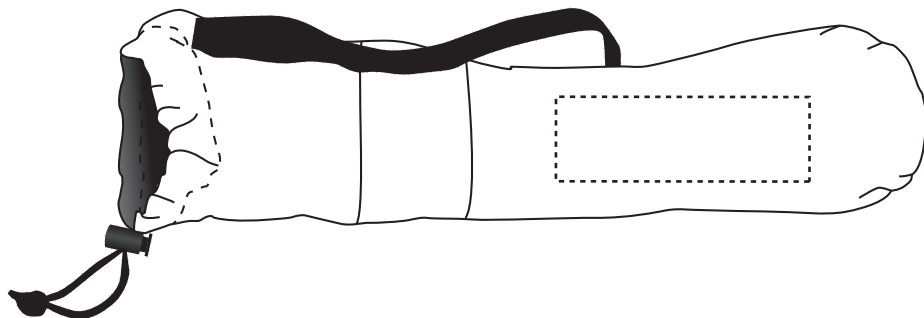

45388 The Deluxe Chair

Heat Transfer

Carry Bag(Optional, add'l charge): 12"w x 4"h (max 4 colors)

Minimum Font Size: 8 pt.

Minimum Line Weight: 1 pos / 1 neg

Halftones Not Available