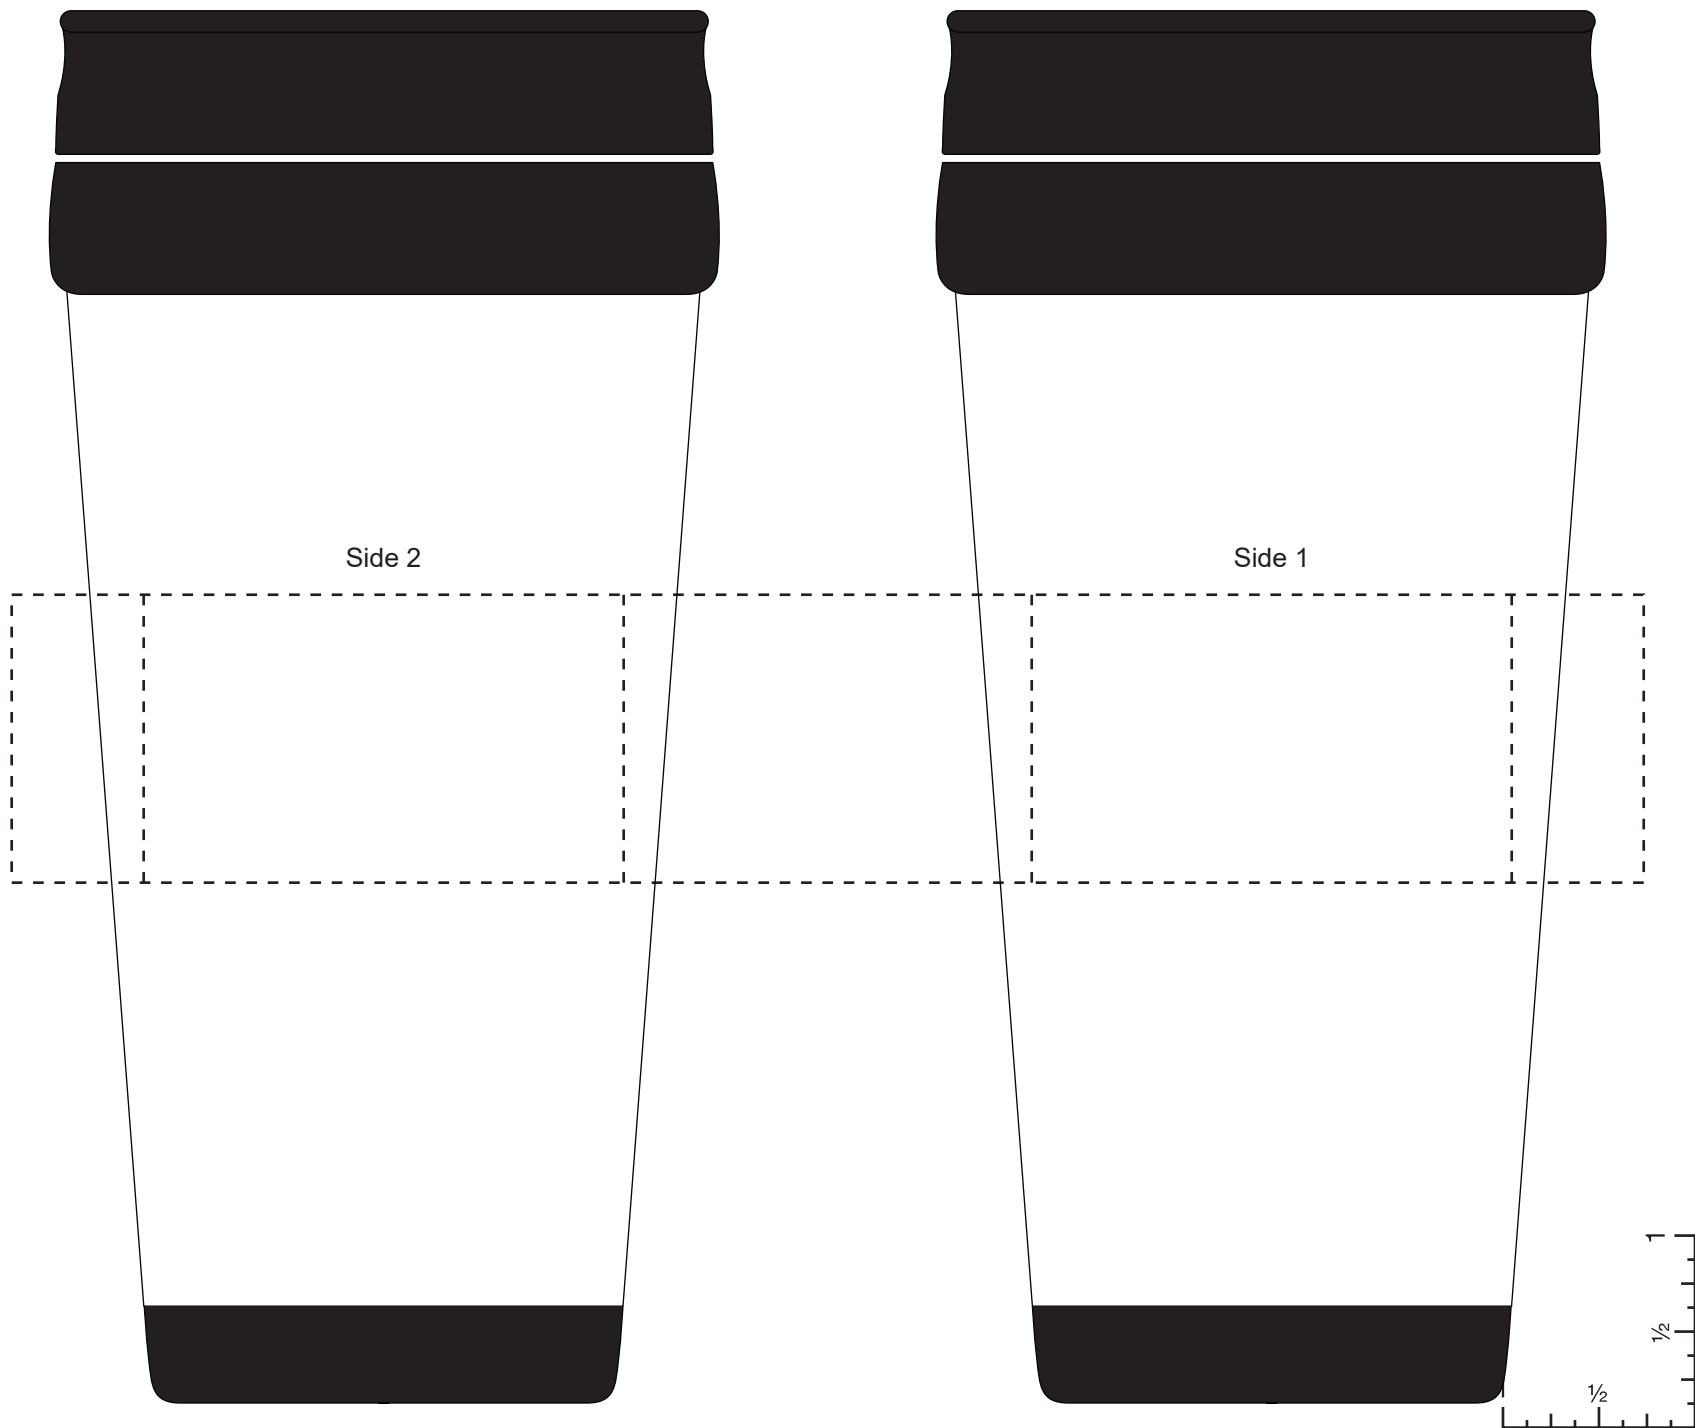

**45359 Stainless Deal Tumbler - 16 oz.**

Screen Print

1 Side (only)(Standard): 2.5"w x 1.5"h (max colors 3)

2 Sides(Optional): 2.5"w x 1.5"h Each (max colors 2)

Wraparound(Optional): 8.5"w x 1.5"h (max colors 2)

Minimum Font Size: 8 pt.

Minimum Line Weight: .6 pos / .6 neg

Halftones Not Available

**45359 Stainless Deal Tumbler - 16 oz.**

Laser Engrave

Side 1(only)(Optional, add'l charge): 2"w x 2"h

Side 1 & 2(Optional, add'l charge): 2"w x 2"h, each

Minimum Font Size: 8 pt.

Minimum Line Weight: .6 pos / .7 neg

Halftones Not Available