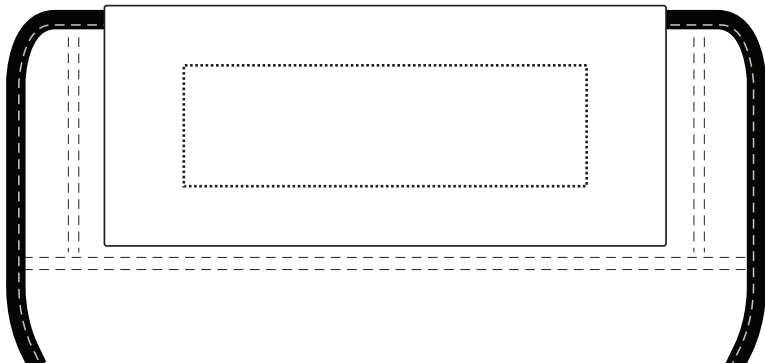

## 45259 Adirondack Recliner

Full Color

Headrest(Optional, add'l charge): 10"w x 3"h

Minimum Font Size: 7 pt.

Minimum Line Weight: Exterior Shape 3 pt. - (White) 1 pt.

Interior Shape .5 pos / .75 neg

Page 2 of 4