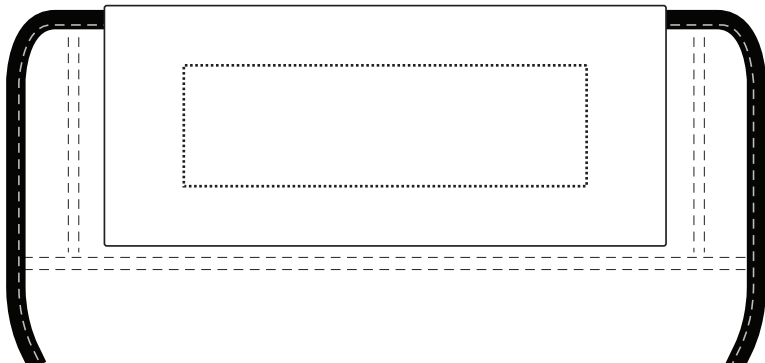

## 45259 Adirondack Recliner

Heat Transfer

Headrest(Standard): 10"w x 3"h (max 4 colors)

Minimum Font Size: 8 pt.

Minimum Line Weight: 1 pos / 1 neg

Halftones Not Available

Page 1 of 4

## 45259 Adirondack Recliner

Full Color

Headrest(Optional, add'l charge): 10"w x 3"h

Minimum Font Size: 7 pt.

Minimum Line Weight: Exterior Shape 3 pt. - (White) 1 pt.

Interior Shape .5 pos / .75 neg

Page 2 of 4