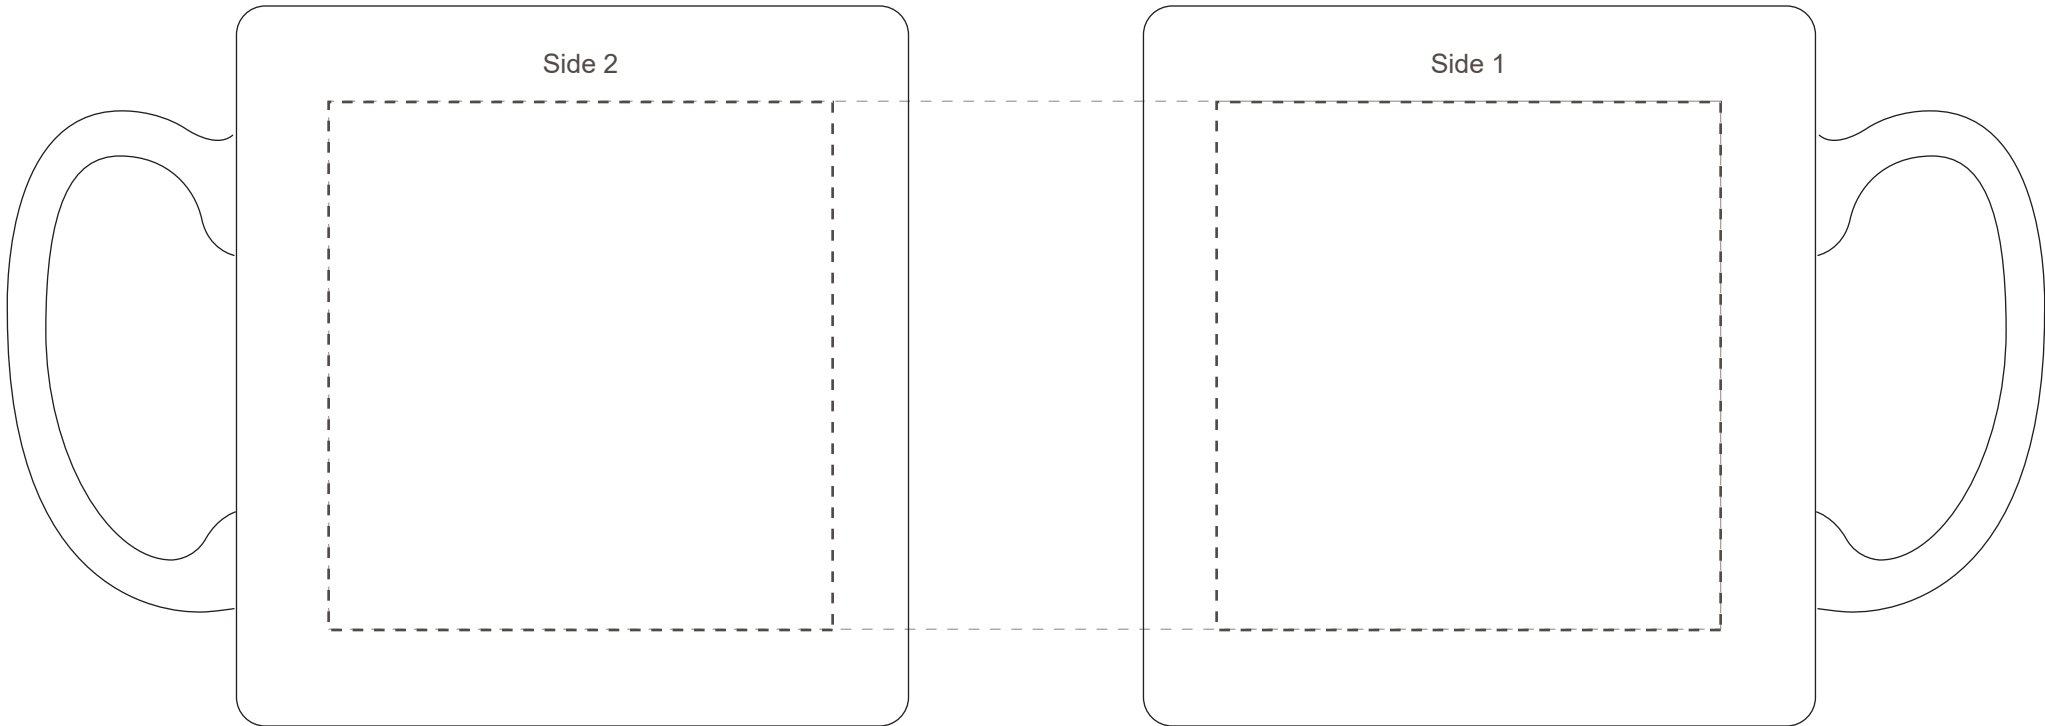

ART TEMPLATE

45140 Budget Mug - 11 oz.

Screen Print

Side 1(only)(Standard) or Side 2(only)(Optional): 2.625"w x 2.75"h (max. 2 colors)

Side 1 & 2(Optional): 2.625"w x 2.75"h, Each (max. 2 colors)

Wraparound (Optional): 7.25"w x 2.75"h (max. 2 colors)

Minimum Font Size: 8 pt.

Minimum Line Weight: .6 pos / .6 neg

Halftones Not Available