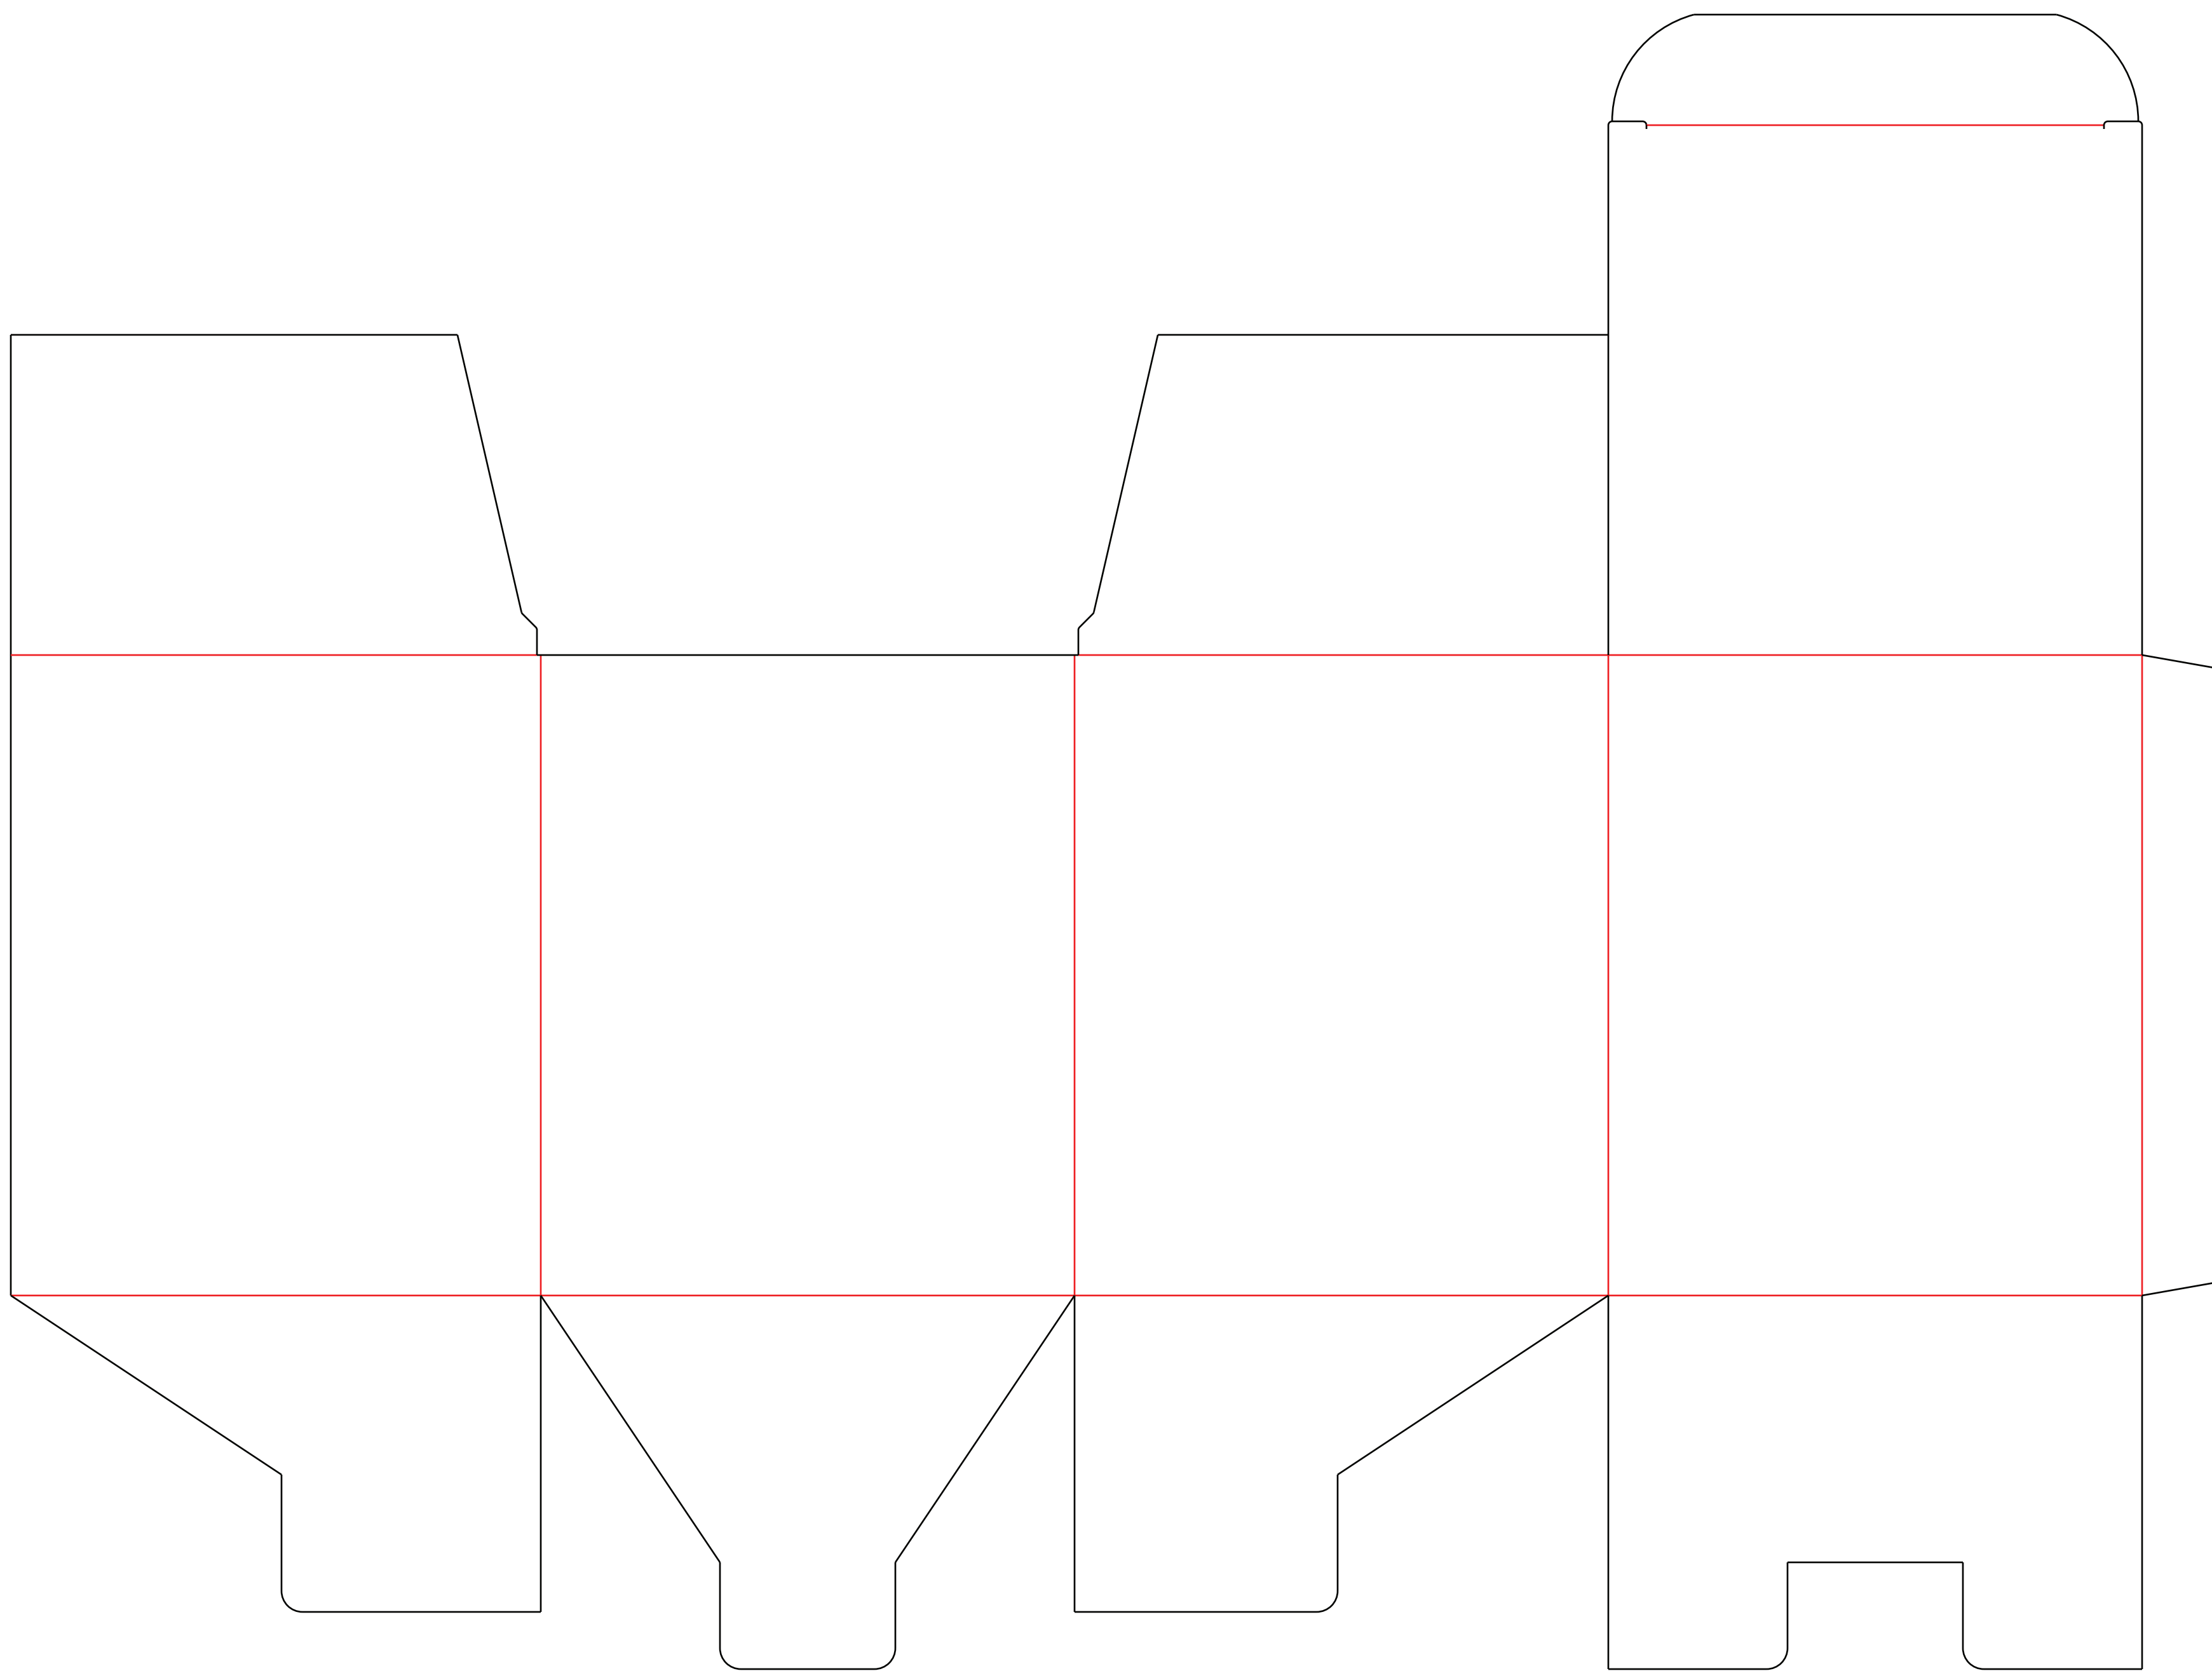

## 45140 Budget Mug - 11 oz.

Screen Print

Side 1(only)(Standard) or Side 2(only)(Optional): 2.625"w x 2.75"h (max. 2 colors)

Side 1 & 2(Optional): 2.625"w x 2.75"h, Each (max. 2 colors)

Wraparound (Optional): 7.25"w x 2.75"h (max. 2 colors)

## Short Custom Printed Box

Full Color  
Box Dimensions(Opt, add'l charge): 4.375"w x 5.25"h x 4.375"d

Minimum Font Size: 6 pt.  
Minimum Line Weight: .5 pos / .5 neg  
Halftones Available

**PLEASE NOTE:**