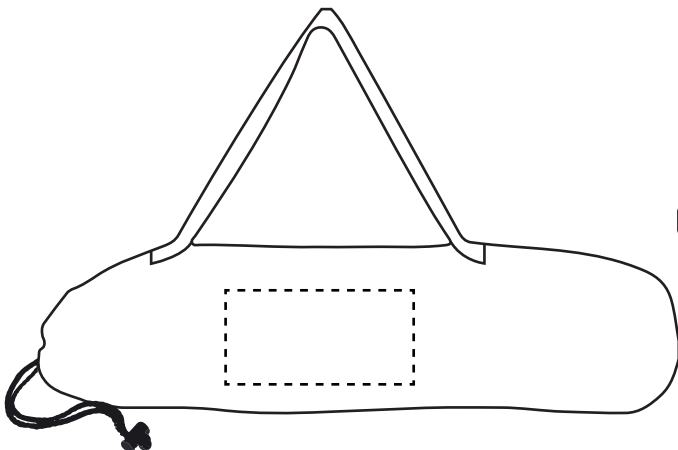

41207 Cork Yoga Mat

Heat Transfer

Bag(Standard): 8" w x 4" h, (max. 4 colors)

Minimum Font Size: 8 pt.

Minimum Line Weight: 1 pos / 1 neg

Halftones Not Available

41207 Cork Yoga Mat

Full Color

Bag(Optional, add'l charge): 8"w x 4"h

Minimum Font Size: 7 pt.

Minimum Line Weight: Exterior Shape 3 pt. - (White) 1 pt.

Interior Shape .5 pos / .75 neg