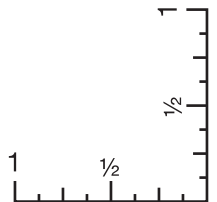

36422 Orbit - Medium

Laser Engrave
Back(Standard): 4.5" dia.

Minimum Font Size: 10 pt. Sans Serif / 12 pt. Serif & Script
Minimum Line Weight: .5 pos / .8 neg

36422 Orbit - Medium

Full Color

Front(Optional, add'l charge): 5.5"w x 5.25"h (Oval)

Minimum Font Size: 5 pt.

Minimum Line Weight: .5 pos / .5 neg

Halftones Available

36422 Orbit - Medium

Full Color

Back(Optional, add'l charge): 5.5"w x 5"h (Oval)

Minimum Font Size: 5 pt.

Minimum Line Weight: .5 pos / .5 neg