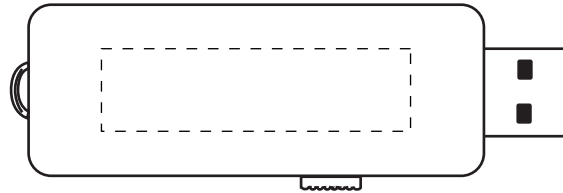

## 32435 8 GB Light Up USB 2.0 Flash Drive

Laser Engrave

Top(Standard): 1.61"w x .43"h

Minimum Font Size: 6 pt.

Minimum Line Weight: .5 pos / .5 neg

Halftones Not Available

## 32435 8 GB Light Up USB 2.0 Flash Drive

Screen Print

Bottom(Optional, add'l charge): 1.61"w x .43"h, (max. 4 colors)

Minimum Font Size: 6 pt.

Minimum Line Weight: .7 pos / .7 neg

Halftones Not Available