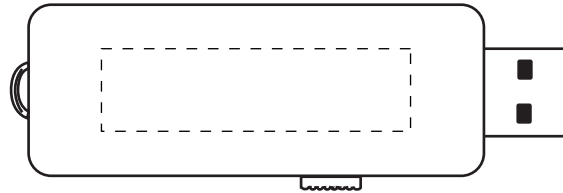

## 32433 2 GB Light Up USB 2.0 Flash Drive

Laser Engrave

Top(Standard): 1.61"w x .43"h

Minimum Font Size: 6 pt.

Minimum Line Weight: .5 pos / .5 neg

Halftones Not Available

## 32433 2 GB Light Up USB 2.0 Flash Drive

Screen Print

Bottom(Optional, add'l charge): 1.61"w x .43"h, (max. 4 colors)

Minimum Font Size: 6 pt.

Minimum Line Weight: .7 pos / .7 neg

Halftones Not Available