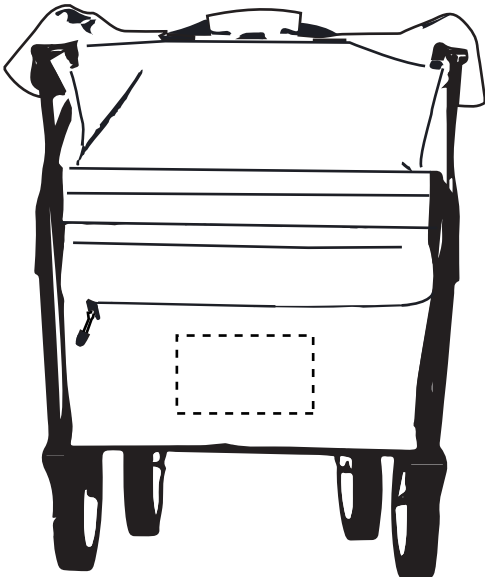

26246 Koozie® Collapsible Folding Wagon

Screen Print

Front(Standard): 7" w x 4" h (max. 4 color)

Minimum Font Size: 10 pt.

Minimum Line Weight: 1 pos / 1.25 neg

Halftones Not Available

26246 Koozie® Collapsible Folding Wagon

Full Color

Front(Optional, add'l charge): 7" w x 4" h

Minimum Font Size: 7 pt.

Minimum Line Weight: Exterior Shape 3 pt. - (White) 1 pt.

Interior Shape .5 pos / .75 neg

ART TEMPLATE

26246 Koozie® Collapsible Folding Wagon

Embroidery
Front(Optional, add'l charge): 5.5" dia., (max. 12 colors)

Minimum Font Size: 5 mm tall, (lower case)

Minimum Line Weight: 1 mm / 2.5 pt