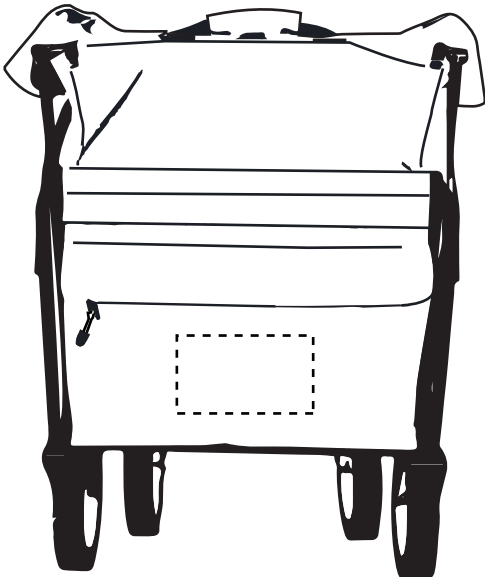

26246 Koozie® Collapsible Folding Wagon

Screen Print

Front(Standard): 7" w x 4" h (max. 4 color)

Minimum Font Size: 10 pt.

Minimum Line Weight: 1 pos / 1.25 neg

Halftones Not Available

26246 Koozie® Collapsible Folding Wagon

Full Color

Front(Optional, add'l charge): 7" w x 4" h

Minimum Font Size: 7 pt.

Minimum Line Weight: Exterior Shape 3 pt. - (White) 1 pt.

Interior Shape .5 pos / .75 neg

ART TEMPLATE

26246 Koozie® Collapsible Folding Wagon

Embroidery
Front(Optional, add'l charge): 5.5" dia., (max. 12 colors)

Minimum Font Size: 5 mm tall, (lower case)

Minimum Line Weight: 1 mm / 2.5 pt