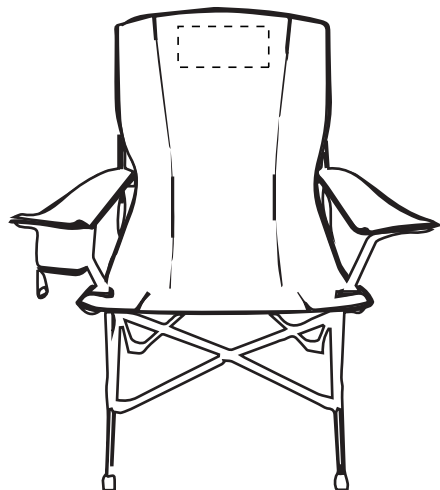

26182 Koozie® Everest Oversized Chair

Full Color
Front(Optional, add'l charge): 10"w x 4.5"h

Minimum Font Size: 7 pt.
Minimum Line Weight: Exterior Shape 3 pt. - (White) 1 pt.
Interior Shape .5 pos / .75 neg