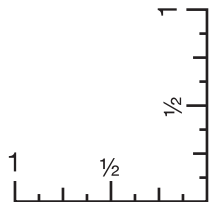

26051 Cool Vibes Dark Lenses Sunglasses - Tortoise

Pad Print

Right Bow(Standard): 1.57"w x .3"h

Left Bow(Optional, add'l charge): 1.57"w x .3"h

Minimum Font Size: 4 pt.

Minimum Line Weight: .5 pos / .5 neg

Halftones Available

Right Bow

Left Bow(optional)

26051 Cool Vibes Dark Lenses Sunglasses - Tortoise

Full Color

Right Bow(Optional, add'l charge): 1.57"w x .3"h

Left Bow(Optional, add'l charge): 1.57"w x .3"h

Minimum Font Size: 4 pt.

Minimum Line Weight: .5 pos / .5 neg

Halftones Available

Right Bow(optional)

Left Bow(optional)