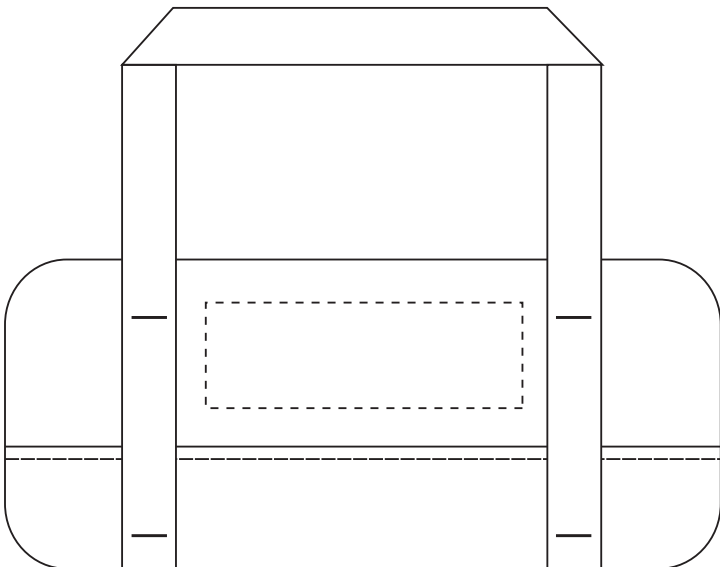

21014 Paragon Highway Kit

Screen Print
Front(Standard) 6"w x 2"h, (max. 1 color)

Minimum Font Size: 7 pt.
Minimum Line Weight: .7 pos / .7 neg
Halftones Not Available

21014 Paragon Highway Kit

Heat Transfer

Front(Optional, add'l charge) 6"w x 2"h, (max. 4 colors)

Minimum Font Size: 8 pt

Minimum Line Weight: 1 pos / 1 neg

Halftones Not Available