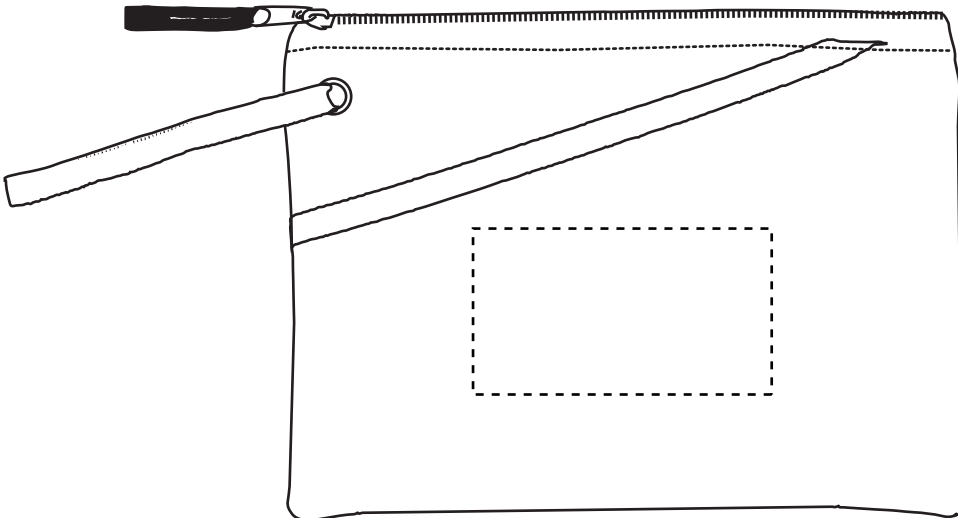

16178 Recycled PET Two-Tone Pouch

Screen Print

Front(Standard): 4.5”w x 2.5”h (max. 1 color)

Minimum Font Size: 10 pt.

Minimum Line Weight: 1 pos / 1.25 neg

Halftones Not Available

16178 Recycled PET Two-Tone Pouch

Heat Transfer

Front(Optional, add'l charge): 4.5"w x 2.5"h, (max. 4 colors)

Minimum Font Size: 8 pt.

Minimum Line Weight: 1 pos / 1 neg

Halftones Not Available

16178 Recycled PET Two-Tone Pouch

Full Color

Front(Optional, add'l charge): 4.5"w x 2.5"h

Minimum Font Size: 7 pt.

Minimum Line Weight: Exterior Shape 3 pt. - (White) 1 pt.

Interior Shape .5 pos / .75 neg