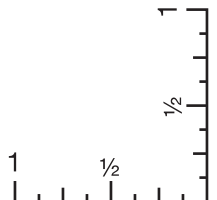

16178 Recycled PET Two-Tone Pouch

Screen Print

Front(Standard): 4.5”w x 2.5”h (max. 1 color)

Minimum Font Size: 10 pt.

Minimum Line Weight: 1 pos / 1.25 neg

Halftones Not Available

16178 Recycled PET Two-Tone Pouch

Heat Transfer

Front(Optional, add'l charge): 4.5"w x 2.5"h, (max. 4 colors)

Minimum Font Size: 8 pt.

Minimum Line Weight: 1 pos / 1 neg

Halftones Not Available

16178 Recycled PET Two-Tone Pouch

Full Color

Front(Optional, add'l charge): 4.5"w x 2.5"h

Minimum Font Size: 7 pt.

Minimum Line Weight: Exterior Shape 3 pt. - (White) 1 pt.

Interior Shape .5 pos / .75 neg