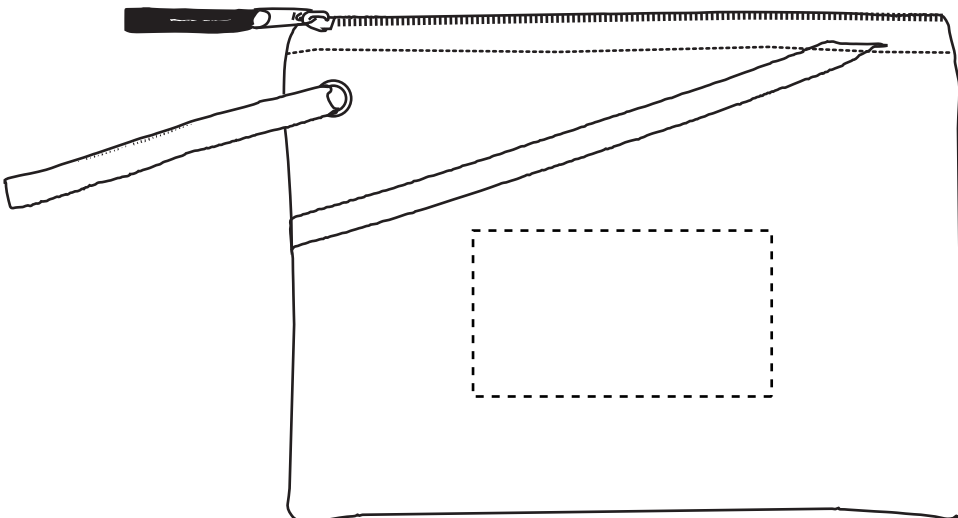

16178 Recycled PET Two-Tone Pouch

Screen Print

Front(Standard): 4.5”w x 2.5”h (max. 1 color)

Minimum Font Size: 10 pt.

Minimum Line Weight: 1 pos / 1.25 neg

Halftones Not Available

16178 Recycled PET Two-Tone Pouch

Heat Transfer

Front(Optional, add'l charge): 4.5"w x 2.5"h, (max. 4 colors)

Minimum Font Size: 8 pt.

Minimum Line Weight: 1 pos / 1 neg

Halftones Not Available

16178 Recycled PET Two-Tone Pouch

Full Color

Front(Optional, add'l charge): 4.5"w x 2.5"h

Minimum Font Size: 7 pt.

Minimum Line Weight: Exterior Shape 3 pt. - (White) 1 pt.

Interior Shape .5 pos / .75 neg