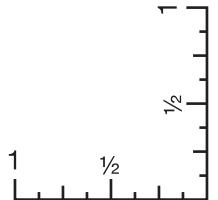

16178 Recycled PET Two-Tone Pouch

Screen Print

Front(Standard): 4.5”w x 2.5”h (max. 1 color)

Minimum Font Size: 10 pt.

Minimum Line Weight: 1 pos / 1.25 neg

Halftones Not Available

16178 Recycled PET Two-Tone Pouch

Heat Transfer

Front(Optional, add'l charge): 4.5"w x 2.5"h, (max. 4 colors)

Minimum Font Size: 8 pt.

Minimum Line Weight: 1 pos / 1 neg

Halftones Not Available

16178 Recycled PET Two-Tone Pouch

Full Color

Front(Optional, add'l charge): 4.5"w x 2.5"h

Minimum Font Size: 7 pt.

Minimum Line Weight: Exterior Shape 3 pt. - (White) 1 pt.

Interior Shape .5 pos / .75 neg