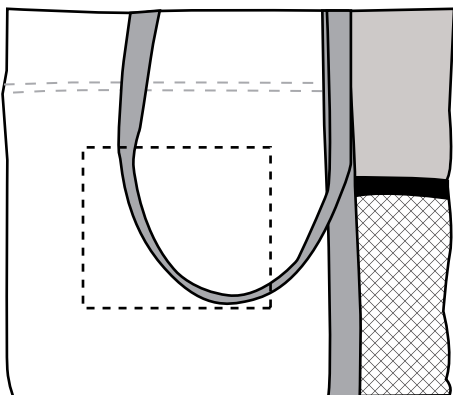

15976 Non-Woven Essential Tote

Screen Print
Front(Standard): 7" w x 6" h (max. 1 color)

Minimum Font Size: 10 pt.
Minimum Line Weight: 1 pos / 1.25 neg
Halftones Not Available

15976 Non-Woven Essential Tote

Heat Transfer

Front(Optional, add'l charge): 7"w x 6"h, (max. 4 colors)

Minimum Font Size: 8 pt.

Minimum Line Weight: 1 pos / 1 neg

Halftones Not Available

15976 Non-Woven Essential Tote

Full Color
Front(Optional, add'l charge): 7"w x 6"h

Minimum Font Size: 7 pt.
Minimum Line Weight: Exterior Shape 3 pt. - (White) 1 pt.
Interior Shape .5 pos / .75 neg