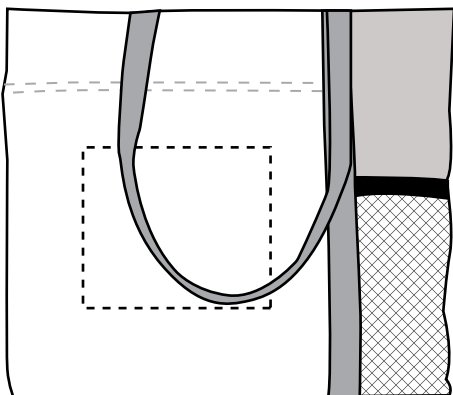

15976 Non-Woven Essential Tote

Screen Print
Front(Standard): 7" w x 6" h (max. 1 color)

Minimum Font Size: 10 pt.
Minimum Line Weight: 1 pos / 1.25 neg
Halftones Not Available

15976 Non-Woven Essential Tote

Heat Transfer

Front(Optional, add'l charge): 7"w x 6"h, (max. 4 colors)

Minimum Font Size: 8 pt.

Minimum Line Weight: 1 pos / 1 neg

Halftones Not Available

15976 Non-Woven Essential Tote

Full Color
Front(Optional, add'l charge): 7"w x 6"h

Minimum Font Size: 7 pt.
Minimum Line Weight: Exterior Shape 3 pt. - (White) 1 pt.
Interior Shape .5 pos / .75 neg