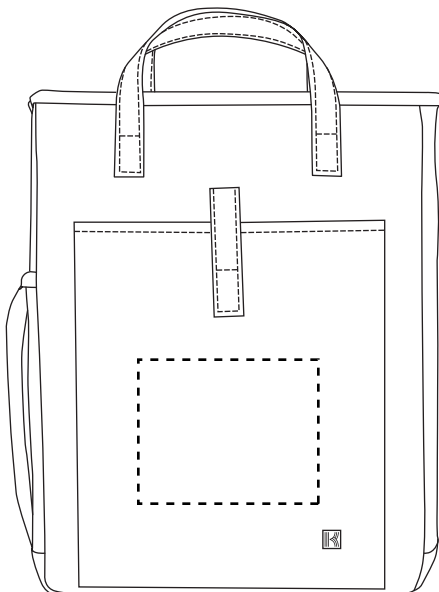

15932 KAPSTON® Pierce Tote-Pack

Screen Print

Front(Standard): 5"w x 4"h, (max. 4 colors)

Minimum Font Size: 10 pt.

Minimum Line Weight: 1 pos / 1.25 neg

Halftones Not Available

ART TEMPLATE

15932 KAPSTON® Pierce Tote-Pack

Full Color
Front(Optional, add'l charge): 5"w x 4"h

Minimum Font Size: 7 pt.
Minimum Line Weight: Exterior Shape 3 pt. - (White) 1 pt.
Interior Shape .5 pos / .75 neg

15932 KAPSTON® Pierce Tote-Pack

Embroidery

Front(Optional, add'l charge): 3"dia., (max. 12 colors)

Minimum Font Size: 5 mm tall, (lower case)

Minimum Line Weight: 1 mm / 2.5 pt