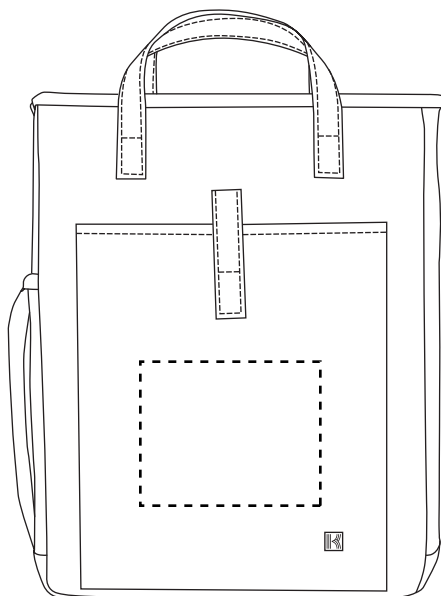

15932 KAPSTON® Pierce Tote-Pack

Screen Print

Front(Standard): 5"w x 4"h, (max. 4 colors)

Minimum Font Size: 10 pt.

Minimum Line Weight: 1 pos / 1.25 neg

Halftones Not Available

ART TEMPLATE

15932 KAPSTON® Pierce Tote-Pack

Full Color
Front(Optional, add'l charge): 5"w x 4"h

Minimum Font Size: 7 pt.
Minimum Line Weight: Exterior Shape 3 pt. - (White) 1 pt.
Interior Shape .5 pos / .75 neg

15932 KAPSTON® Pierce Tote-Pack

Embroidery

Front(Optional, add'l charge): 3"dia., (max. 12 colors)

Minimum Font Size: 5 mm tall, (lower case)

Minimum Line Weight: 1 mm / 2.5 pt