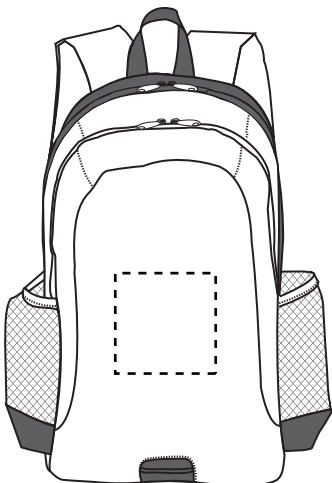

15719 Sport Backpack

Screen Print

Front(Standard): 4"w x 4"h, (max. 4 colors)

Minimum Font Size: 10 pt.

Minimum Line Weight: 1 pos / 1.25 neg

Halftones Not Available

15719 Sport Backpack

Full Color
Front(Optional, add'l charge): 4"w x 4"h

Minimum Font Size: 7 pt.
Minimum Line Weight: Exterior Shape 3 pt. - (White) 1 pt.
Interior Shape .5 pos / .75 neg

15719 Sport Backpack

Embroidery

Front(Optional, add'l charge): 5.5"dia., (max. 12 colors)