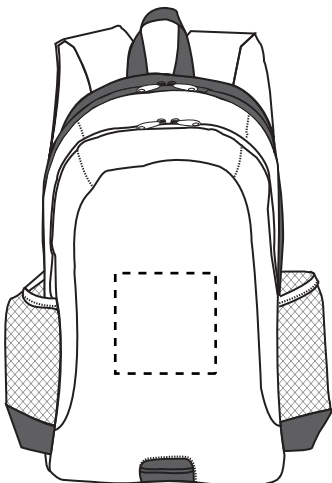

15719 Sport Backpack

Screen Print

Front(Standard): 4"w x 4"h, (max. 4 colors)

Minimum Font Size: 10 pt.

Minimum Line Weight: 1 pos / 1.25 neg

Halftones Not Available

15719 Sport Backpack

Full Color
Front(Optional, add'l charge): 4"w x 4"h

Minimum Font Size: 7 pt.
Minimum Line Weight: Exterior Shape 3 pt. - (White) 1 pt.
Interior Shape .5 pos / .75 neg

15719 Sport Backpack

Embroidery

Front(Optional, add'l charge): 5.5"dia., (max. 12 colors)