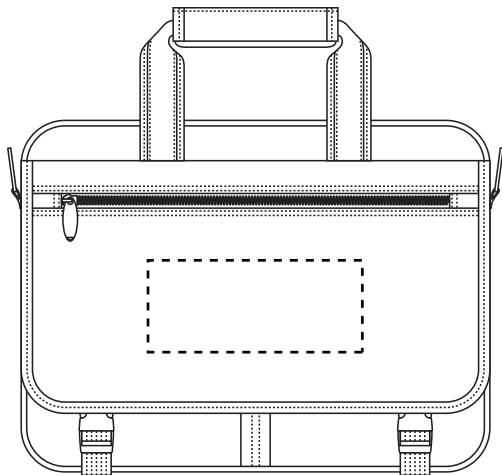

**15144 Kodiak Eclipse Briefcase**

Screen Print  
Front Pocket(Standard): 7"w x 3"h, (max. 2 colors)  
Back Pocket(Optional, add'l charge): 7"w x 3"h, (max. 2 colors)  
Minimum Font Size: 10 pt.  
Minimum Line Weight: 1 pos / 1.25 neg  
Halftones Not Available

**15144 Kodiak Eclipse Briefcase**

Embroidery

Front Pocket(Optional, add'l charge): 4.5"dia., (max. 12 colors)

Minimum Font Size: 5 mm tall, (lower case)

Minimum Line Weight: 1 mm / 2.5 pt

**15144 Kodiak Eclipse Briefcase**

Embroidery

Back Pocket(Optional, add'l charge): 5"dia.,(max. 12 colors)

Minimum Font Size: 5 mm tall, (lower case)

Minimum Line Weight: 1 mm / 2.5 pt