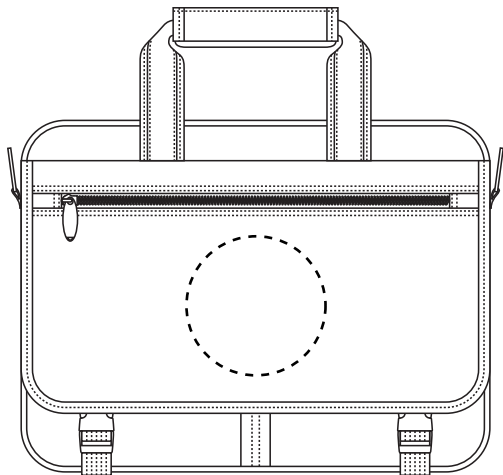

**15144 Kodiak Eclipse Briefcase**

Screen Print  
Front Pocket(Standard): 7"w x 3"h, (max. 2 colors)  
Back Pocket(Optional, add'l charge): 7"w x 3"h, (max. 2 colors)  
Minimum Font Size: 10 pt.  
Minimum Line Weight: 1 pos / 1.25 neg  
Halftones Not Available

**15144 Kodiak Eclipse Briefcase**

Embroidery

Front Pocket(Optional, add'l charge): 4.5"dia., (max. 12 colors)

Minimum Font Size: 5 mm tall, (lower case)

Minimum Line Weight: 1 mm / 2.5 pt

**15144 Kodiak Eclipse Briefcase**

Embroidery

Back Pocket(Optional, add'l charge): 5"dia.,(max. 12 colors)

Minimum Font Size: 5 mm tall, (lower case)

Minimum Line Weight: 1 mm / 2.5 pt