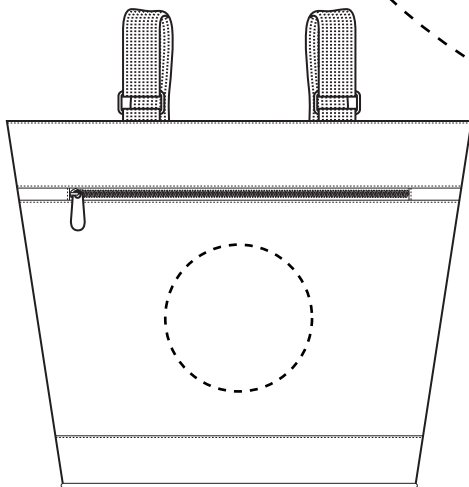

**15117 Plaza Tote**

Screen Print  
Front(Standard): 9"w x 6"h, (max. 4 colors)

Minimum Font Size: 10 pt.  
Minimum Line Weight: 1 pos / 1.25 neg  
Halftones Not Available

## 15117 Plaza Tote

Embroidery  
Front(Optional, add'l charge): 6"dia., (max. 12 colors)

Minimum Font Size: 5 mm tall, (lower case)

Minimum Line Weight: 1 mm / 2.5 pt

**15117 Plaza Tote**

Full Color  
Front(Optional, add'l charge): 8"w x 6"h

Minimum Font Size: 7 pt.  
Minimum Line Weight: Exterior Shape 3 pt. - (White) 1 pt.  
Interior Shape .5 pos / .75 neg