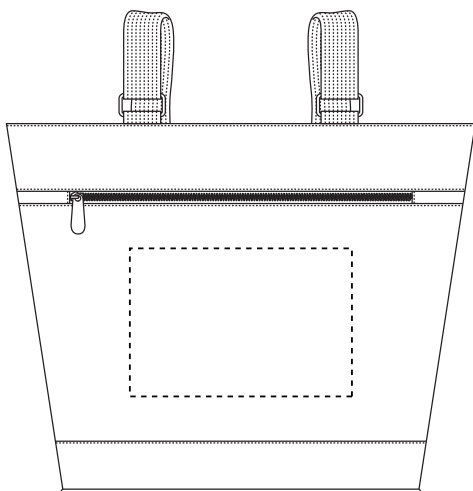

**15117 Plaza Tote**

Screen Print  
Front(Standard): 9"w x 6"h, (max. 4 colors)

Minimum Font Size: 10 pt.  
Minimum Line Weight: 1 pos / 1.25 neg  
Halftones Not Available

## 15117 Plaza Tote

Embroidery  
Front(Optional, add'l charge): 6"dia., (max. 12 colors)

Minimum Font Size: 5 mm tall, (lower case)

Minimum Line Weight: 1 mm / 2.5 pt

**15117 Plaza Tote**

Full Color  
Front(Optional, add'l charge): 8"w x 6"h

Minimum Font Size: 7 pt.  
Minimum Line Weight: Exterior Shape 3 pt. - (White) 1 pt.  
Interior Shape .5 pos / .75 neg