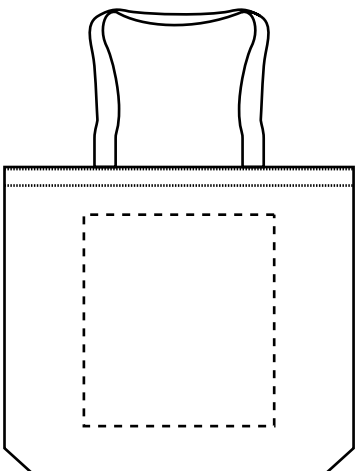

15014 Shoulder Tote

Screen Print

Front(Standard): 9"w x 10"h, (max. 3 colors)

Back(Optional, add'l charge): 9"w x 10"h, (max. 3 colors)

Minimum Font Size: 10 pt.

Minimum Line Weight: 1 pos / 1.25 neg

Halftones Not Available

15014 Shoulder Tote

Embroidery

Front(Optional, add'l charge): 6"dia., (max. 12 colors)

Back(Optional, add'l charge): 6"dia., (max. 12 colors)

Minimum Font Size: 5 mm tall, (lower case)

Minimum Line Weight: 1 mm / 2.5 pt

15014 Shoulder Tote

Full Color

Front(Optional, add'l charge): 8"w x 10"h

Back(Optional, add'l charge): 8"w x 10"h

Minimum Font Size: 7 pt.

Minimum Line Weight: Exterior Shape 3 pt. - (White) 1 pt.

Interior Shape .5 pos / .75 neg