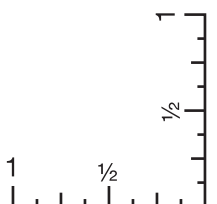

15014 Shoulder Tote

Screen Print

Front(Standard): 9"w x 10"h, (max. 3 colors)

Back(Optional, add'l charge): 9"w x 10"h, (max. 3 colors)

Minimum Font Size: 10 pt.

Minimum Line Weight: 1 pos / 1.25 neg

Halftones Not Available

15014 Shoulder Tote

Embroidery

Front(Optional, add'l charge): 6"dia., (max. 12 colors)

Back(Optional, add'l charge): 6"dia., (max. 12 colors)

Minimum Font Size: 5 mm tall, (lower case)

Minimum Line Weight: 1 mm / 2.5 pt

15014 Shoulder Tote

Full Color

Front(Optional, add'l charge): 8"w x 10"h

Back(Optional, add'l charge): 8"w x 10"h

Minimum Font Size: 7 pt.

Minimum Line Weight: Exterior Shape 3 pt. - (White) 1 pt.

Interior Shape .5 pos / .75 neg