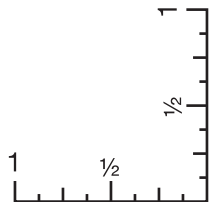

15014 Shoulder Tote

Screen Print

Front(Standard): 9"w x 10"h, (max. 3 colors)

Back(Optional, add'l charge): 9"w x 10"h, (max. 3 colors)

Minimum Font Size: 10 pt.

Minimum Line Weight: 1 pos / 1.25 neg

Halftones Not Available

15014 Shoulder Tote

Embroidery

Front(Optional, add'l charge): 6"dia., (max. 12 colors)

Back(Optional, add'l charge): 6"dia., (max. 12 colors)

Minimum Font Size: 5 mm tall, (lower case)

Minimum Line Weight: 1 mm / 2.5 pt

15014 Shoulder Tote

Full Color

Front(Optional, add'l charge): 8"w x 10"h

Back(Optional, add'l charge): 8"w x 10"h

Minimum Font Size: 7 pt.

Minimum Line Weight: Exterior Shape 3 pt. - (White) 1 pt.

Interior Shape .5 pos / .75 neg