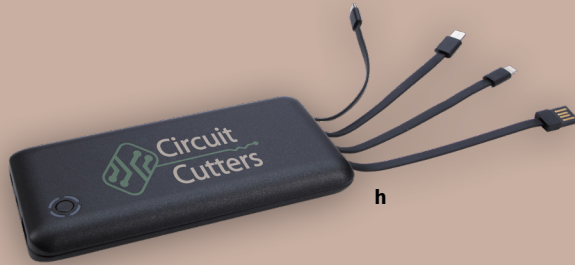

g

h

i

j

k

l

g 32402 | Good Value™ On-The-Go PD Wireless Power Bank 10,000 mAh
as low as $74.87(C) USD | min. 10

i 32028 | Good Value™ Compact Aluminum Power Bank 4000 mAh
as low as $27.78(C) USD | min. 15
FULL COLOR

k 32272 | Good Value™ Ring Power Bank 10,000 mAh
as low as $55.56(C) USD | min. 10
FULL COLOR

h 32526 | Charge Wave Wireless Power Bank 10,000 mAh
as low as $43.71(C) USD | min. 10
FULL COLOR

j 32374 | Good Value™ Aluminum HD Wireless Power Bank 10,000 mAh
as low as $57.60(C) USD | min. 10
FULL COLOR

l 33701 | AquaVault® ChargeCard Power Bank 2,300 mAh
as low as $65.95(C) USD | min. 5
NEW | FULL COLOR