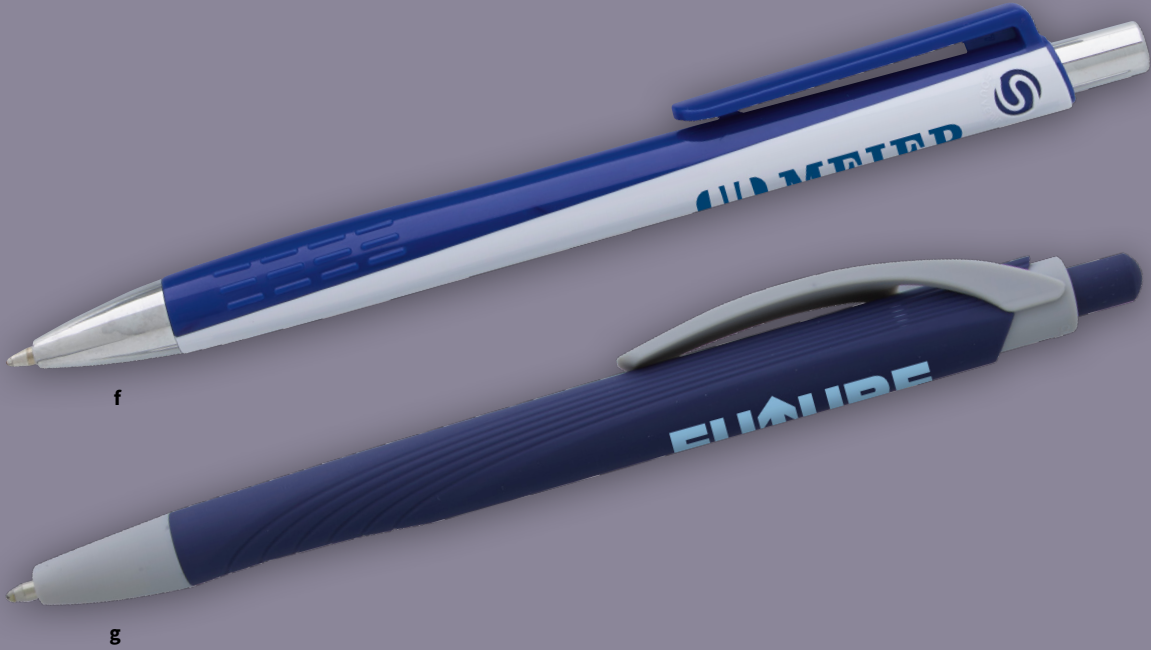

f 55934 | Souvenir® TFW Pen
as low as $0.60(C) USD | min. 300
FULL COLOR

g 55936 | Souvenir® Electric Pen
as low as $0.81(C) USD | min. 300
FULL COLOR

h 56074 | Souvenir® Fidgeteer Stylus RABS Pen
as low as $1.14(C) USD | min. 300
FULL COLOR | GOINGGREEN™

i 56032 | Souvenir® Rayley Pen
as low as $0.66(C) USD | min. 300

j 55920C | Souvenir® Iridescent Story Pen
as low as $0.86(C) USD | min. 300