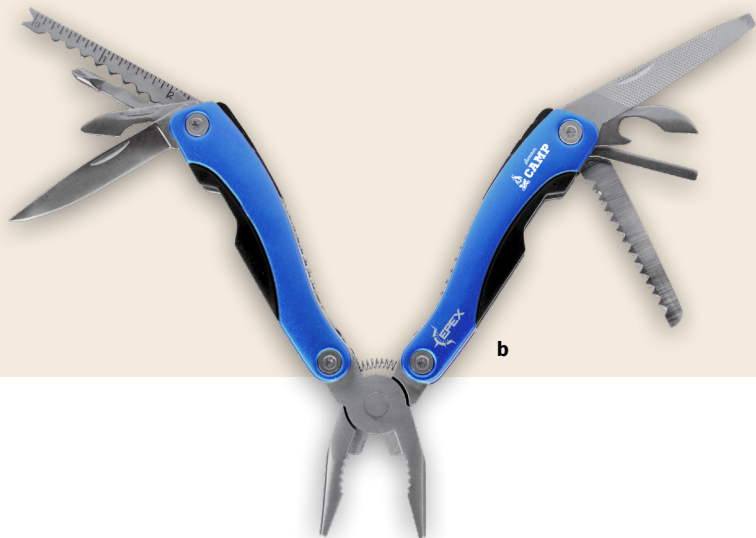

a

b

d

a 21294 | Multi-Functional Wrench Tool
as low as $21.00(C) USD | min. 25
NEW

b CTL5016 | EPEX® Appalachian Trail 16-in-1 Multi Tool
as low as $15.11(C) USD | min. 40

c 21298 | Leatherman® Skeletool® CX
as low as $119.00(E) USD | min. 6
MADE IN USA

d 21143 | Leatherman® Wingman®
as low as $90.44(E) USD | min. 6
ASSEMBLED IN USA