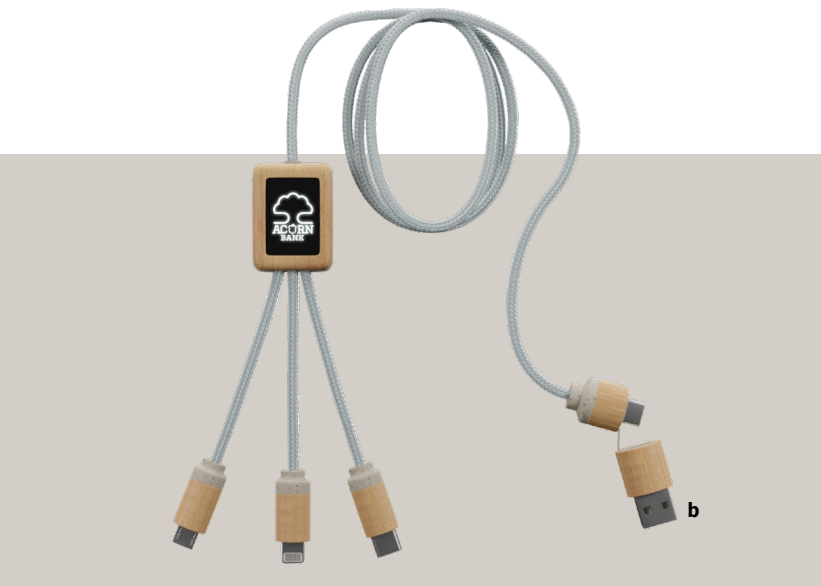

b 32530 | SCX Innovative Design™ 5-in-1 Bamboo Charging Cable 2A
Illuminated Logo
as low as $28.37(C) USD | min. 15