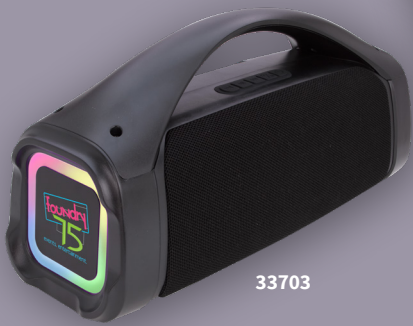

technology

2 new products

33703