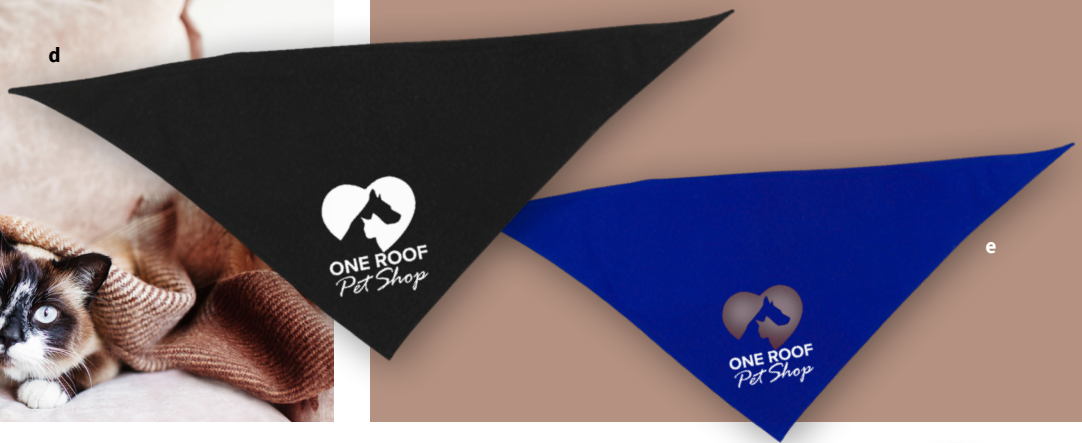

d DB29 | Garyline® Large Triangle Doggie Bandana
as low as **\$1.89(C)** USD | min. 250
NEW | FULL COLOR

e DB20 | Garyline® Triangle Doggie Bandana
as low as **\$1.65(C)** USD | min. 125
NEW | FULL COLOR