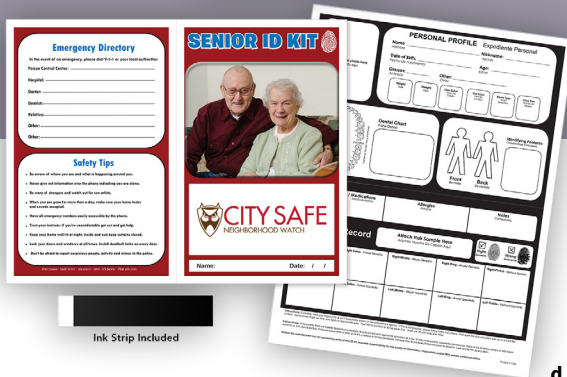

Ink Strip Included

Ink Strip Included

a 40939 | Puzzle Book: STEMulate
as low as **$3.63(C)** USD | min. 300
ASSEMBLED IN USA

b 41040 | Good Value™ Wild Wonders Adult Coloring Book
as low as **$1.62(C)** USD | min. 150
ASSEMBLED IN USA | FULL COLOR | FSC

c 41055 | Good Value™ Oceans of Serenity Adult Coloring Book
as low as **$1.62(C)** USD | min. 150
ASSEMBLED IN USA | FULL COLOR | FSC

d 41286 | Senior ID Safety Kit
as low as **$2.22(C)** USD | min. 500
NEW | ASSEMBLED IN USA | FULL COLOR | FSC

e 41285 | Child ID Safety Kit
as low as **$2.22(C)** USD | min. 500
NEW | ASSEMBLED IN USA | FULL COLOR | FSC