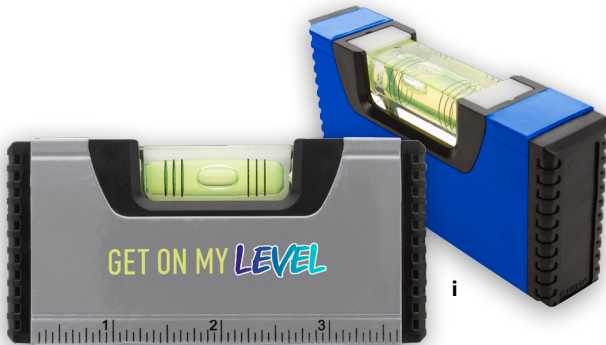

g 21299 | Good Value™ PopSafe Alarm Keychain
as low as \$9.60(C) USD | min. 50
NEW | FULL COLOR

h 20335 | House Tag Keyholder
as low as \$7.70(C) USD | min. 25

i CTLS024 | Magnetic Pocket Level
as low as \$5.21(C) USD | min. 50
FULL COLOR