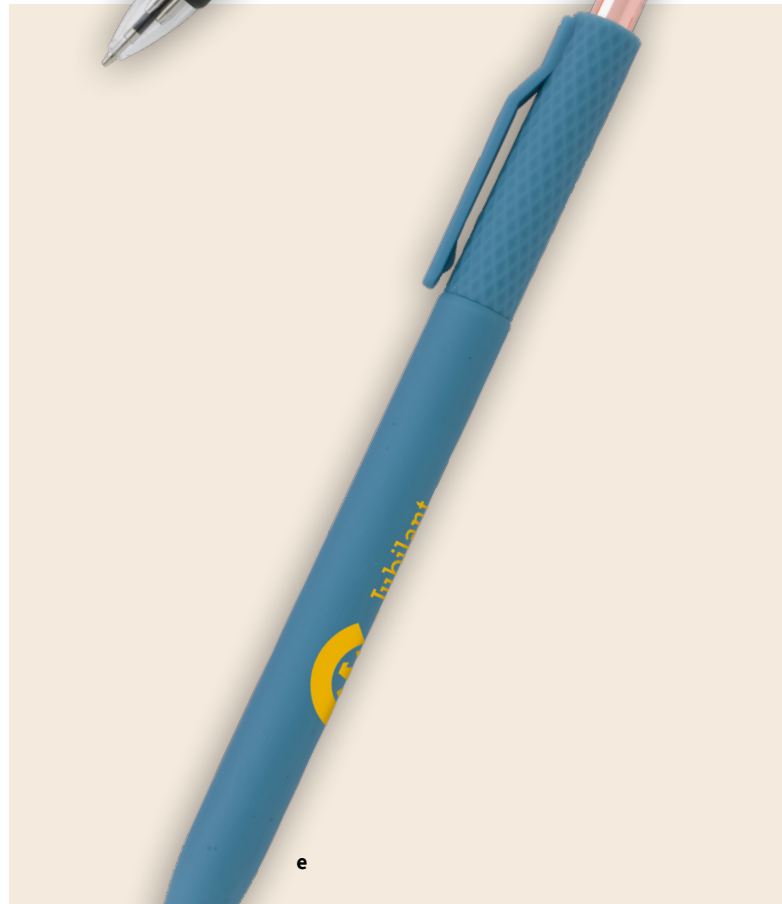

a

b

c

d

e

a 55250 | Good Value™ Ion Pen
as low as \$0.66(C) USD | min. 300

b 55702 | Good Value™ Jive Pen
as low as \$0.71(C) USD | min. 300

d 55732 | Good Value™ Dart Color Pen
as low as \$0.51(A) USD | min. 300