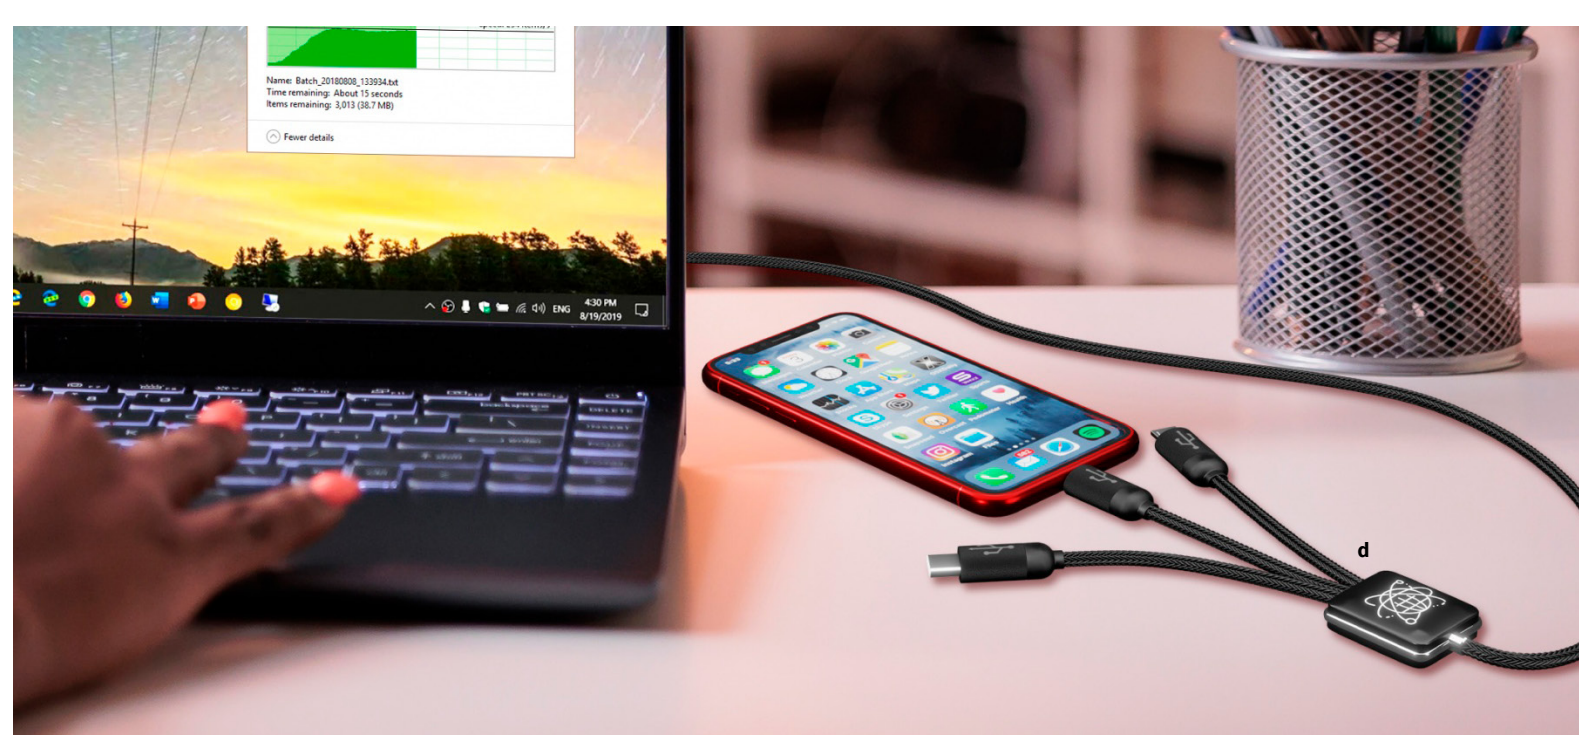

- **d 32521** | SCX Innovative Design™ RPET Data Transfer Cable
  Illuminated Logo
  as low as **$23.14(C)** USD | min. 20
- **e 32461** | SCX Innovative Design™ Eco Quatro Light Cable
  Illuminated Logo
  as low as **$14.11(C)** USD | min. 30
- **f 32462** | SCX Innovative Design™ Eco Ring Light Cable
  Illuminated Logo
  as low as **$14.11(C)** USD | min. 30