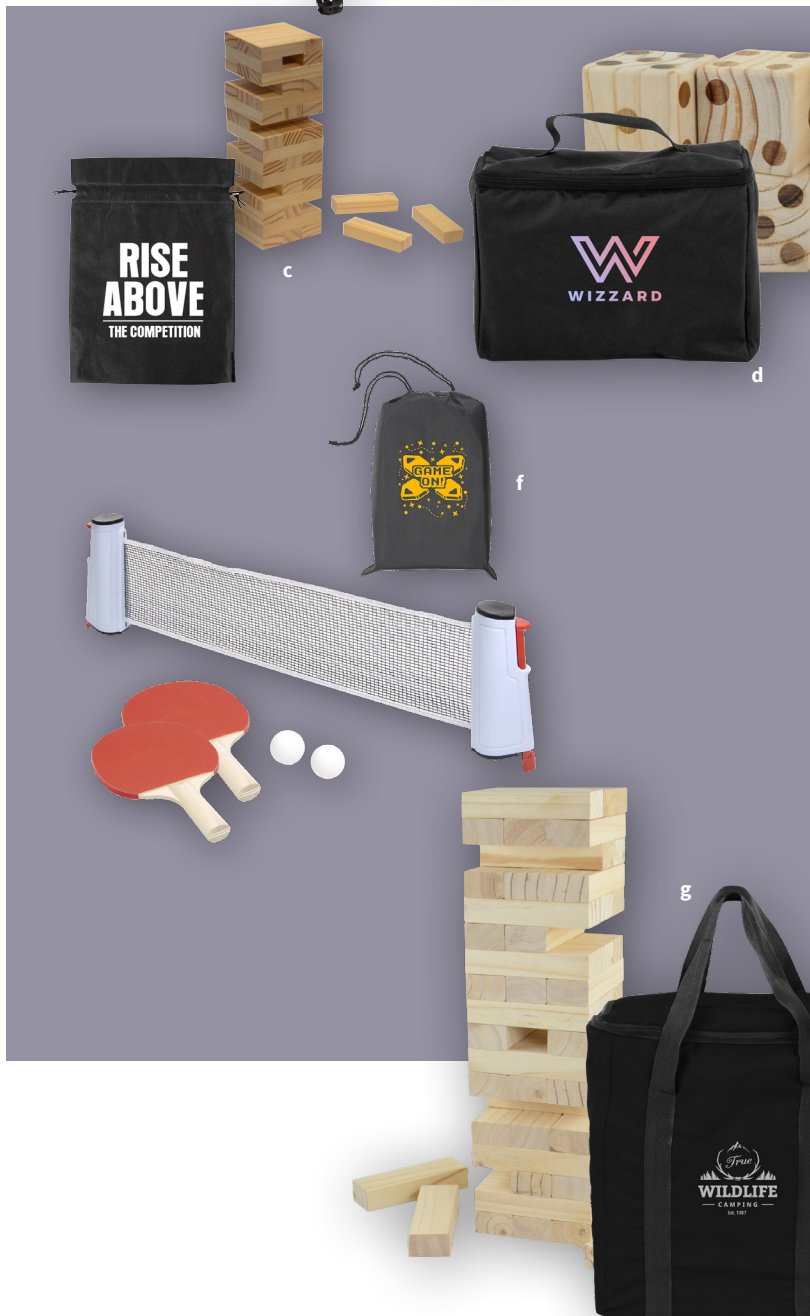

- **a 45009** | Good Value™ RPET Captain's Chair
  as low as $30.87(C) USD | min. 12
  FULL COLOR
- **b 26121** | Koozie® Camp Chair
  as low as $47.69(C) USD | min. 6
  FULL COLOR
- **c VOUT009** | Fun On The Go Games - Tumble Tower
  as low as $18.60(C) USD | min. 48
  FULL COLOR
- **d VOUT002** | Oversize Wooden Yard Dice Game
  as low as $80.15(C) USD | min. 15
  FULL COLOR
- **e VOUT036** | Fun On The Go Games - Pickleball Set
  as low as $21.97(C) USD | min. 48
  FULL COLOR
- **f VOUT048** | Fun On The Go Games - Table Tennis
  as low as $34.99(C) USD | min. 24
  FULL COLOR
- **g VOUT001** | Giant Tumble Tower Game
  as low as $121.40(C) USD | min. 5
  FULL COLOR