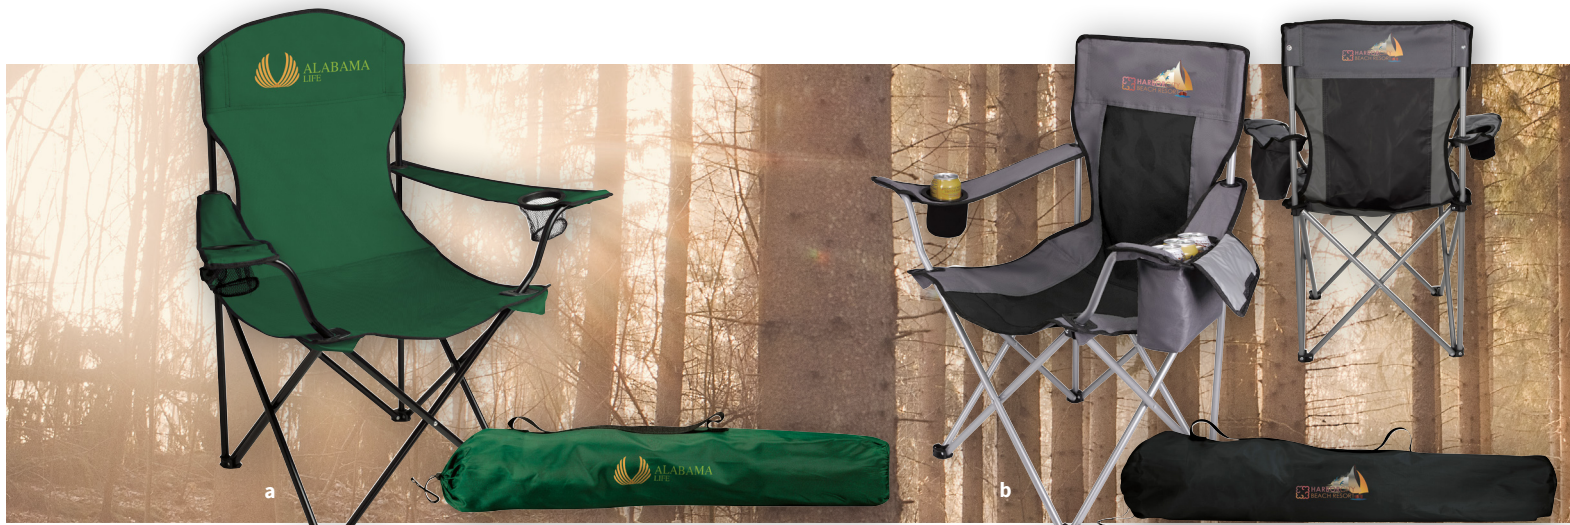

- b 26330** | GCI Outdoor® Comfort Pro Rocker XL™
as low as \$142.99(E) USD | min. 2
FULL COLOR
- d 26332** | GCI Outdoor® Everywhere Chair 2
as low as \$93.49(E) USD | min. 4
FULL COLOR

f

g

h

i

j

- f 26097** | Koozie® Backpack Cooler Chair
as low as \$48.99(C) USD | min. 12
FULL COLOR
- g AC7004** | Coleman® Cushioned Cooler Quad Chair
as low as \$88.99(C) USD | min. 8
FULL COLOR
- h 15567** | Premium Stripe Chair
as low as \$59.98(C) USD | min. 8
FULL COLOR
- i 45388** | The Deluxe Chair
as low as \$86.66(C) USD | min. 6
FULL COLOR
- j VCLM041** | Coleman® Comfortsmart™ Suspension Chair
as low as \$118.70(C) USD | min. 4
FULL COLOR