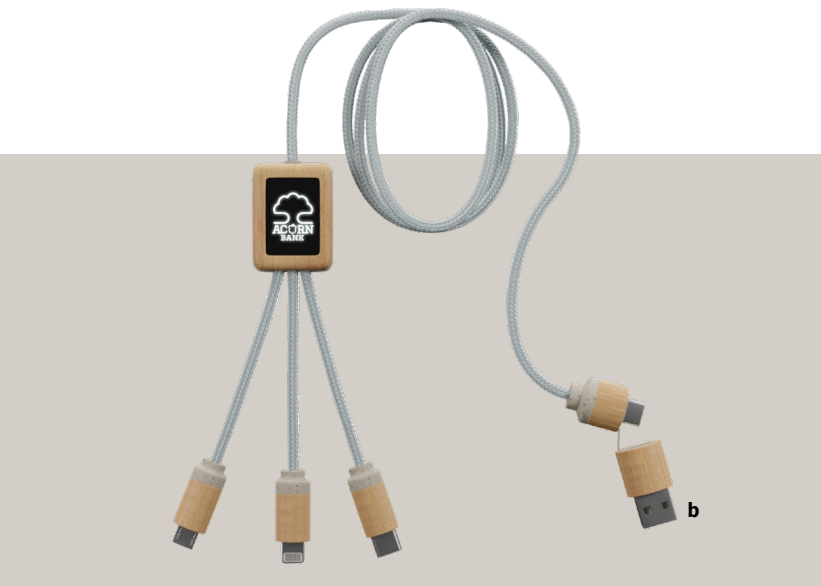

b 32530 | SCX Innovative Design™ 5-in-1 Bamboo Charging Cable 2A
Illuminated Logo
as low as $41.14(C) CAD | min. 15