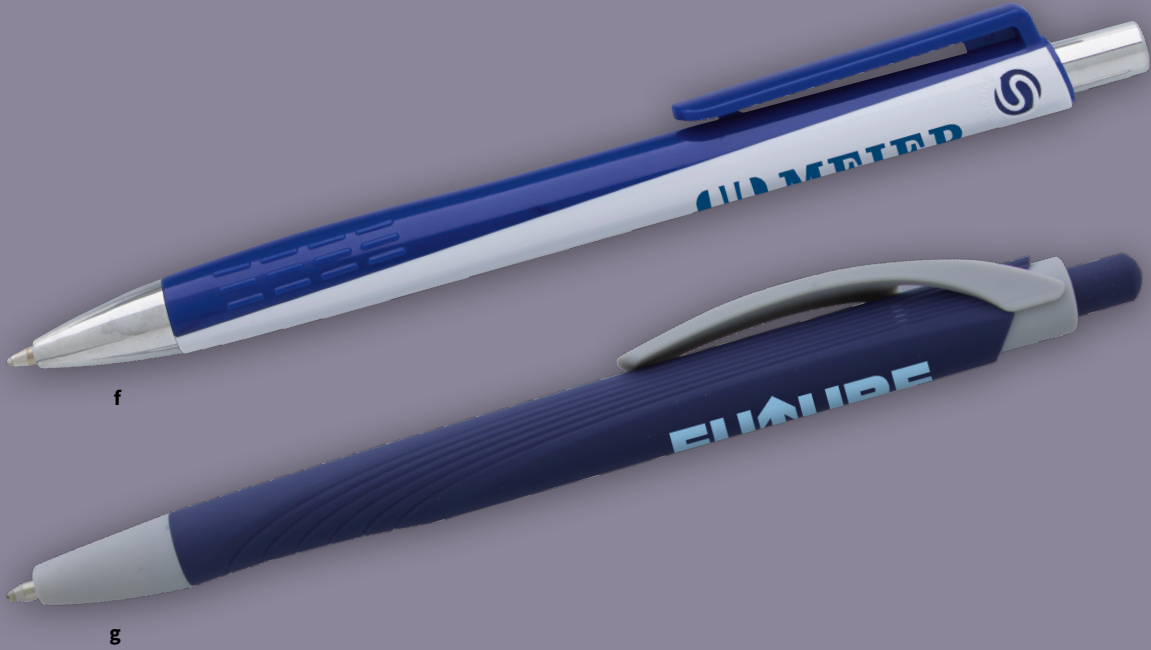

f 55934 | Souvenir™ TFW Pen
as low as $0.87(C) CAD | min. 300
FULL COLOR

g 55936 | Souvenir™ Electric Pen
as low as $1.17(C) CAD | min. 300
FULL COLOR

h 56074 | Souvenir™ Fidgeteer Stylus RABS Pen
as low as $1.65(C) CAD | min. 300
FULL COLOR | GOINGGREEN™

i 56032 | Souvenir™ Rayley Pen
as low as $0.96(C) CAD | min. 300

j 55920C | Souvenir™ Iridescent Story Pen
as low as $1.25(C) CAD | min. 300