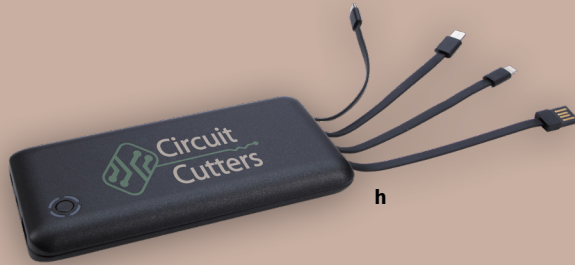

g

h

i

j

k

l

g 32402 | Good Value™ On-The-Go PD Wireless Power Bank 10,000 mAh
as low as $108.56(C) CAD | min. 10

i 32028 | Good Value™ Compact Aluminum Power Bank 4000 mAh
as low as $40.28(C) CAD | min. 15
FULL COLOR

k 32272 | Good Value™ Ring Power Bank 10,000 mAh
as low as $80.56(C) CAD | min. 10
FULL COLOR

h 32526 | Charge Wave Wireless Power Bank 10,000 mAh
as low as $63.38(C) CAD | min. 10
FULL COLOR

j 32374 | Good Value™ Aluminum HD Wireless Power Bank 10,000 mAh
as low as $83.52(C) CAD | min. 10
FULL COLOR

l 33701 | AquaVault ChargeCard Power Bank 2,300 mAh
as low as $95.63(C) CAD | min. 5
NEW | FULL COLOR