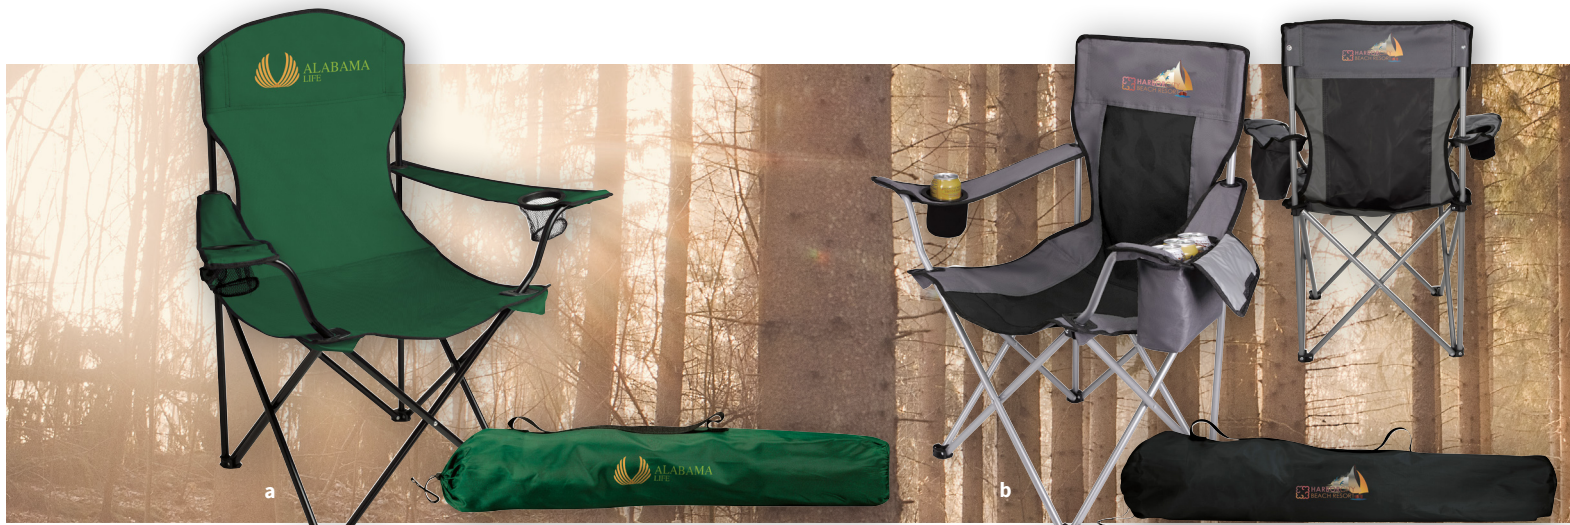

- **a 45009** | Good Value™ RPET Captain's Chair
  as low as $44.76(C) CAD | min. 12
  FULL COLOR
- **b 26121** | Koozie® Camp Chair
  as low as $69.15(C) CAD | min. 6
  FULL COLOR
- **c VOUT009** | Fun On The Go Games - Tumble Tower
  as low as $26.97(C) CAD | min. 48
  FULL COLOR
- **d VOUT002** | Oversize Wooden Yard Dice Game
  as low as $116.22(C) CAD | min. 15
  FULL COLOR
- **e VOUT036** | Fun On The Go Games - Pickleball Set
  as low as $31.86(C) CAD | min. 48
  FULL COLOR
- **f VOUT048** | Fun On The Go Games - Table Tennis
  as low as $50.74(C) CAD | min. 24
  FULL COLOR
- **g VOUT001** | Giant Tumble Tower Game
  as low as $176.03(C) CAD | min. 5
  FULL COLOR