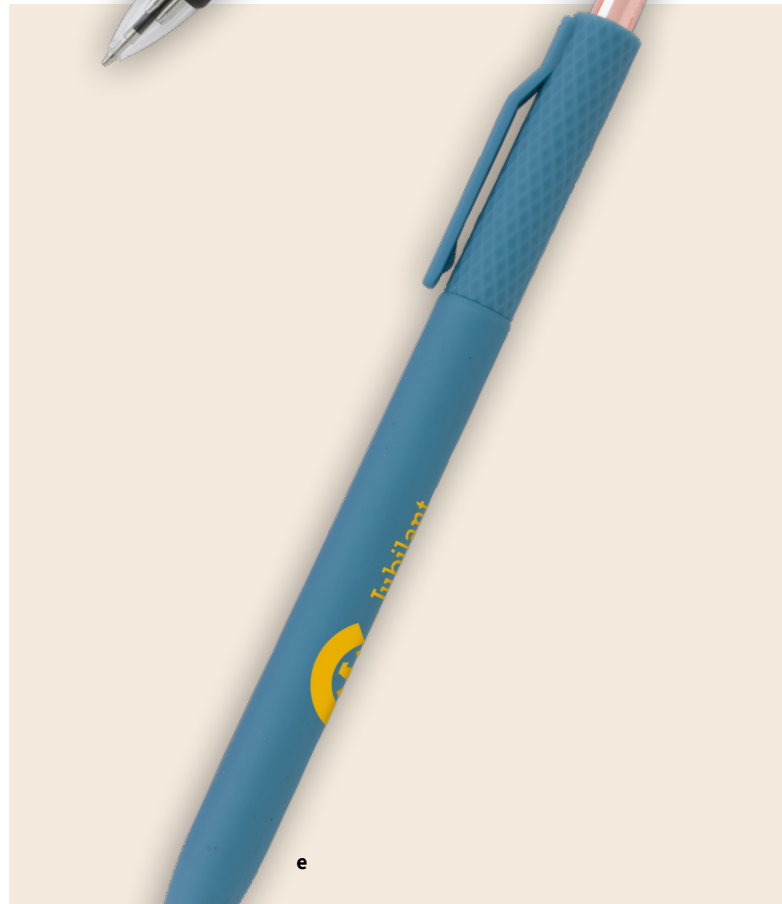

a

b

c

d

e

**a 55250** | Good Value™ Ion RABS Pen  
as low as \$0.96(C) CAD | min. 300

**b 55702** | Good Value™ Jive Pen  
as low as \$1.03(C) CAD | min. 300

**d 55732** | Good Value™ Dart Color Pen  
as low as \$0.74(A) CAD | min. 300