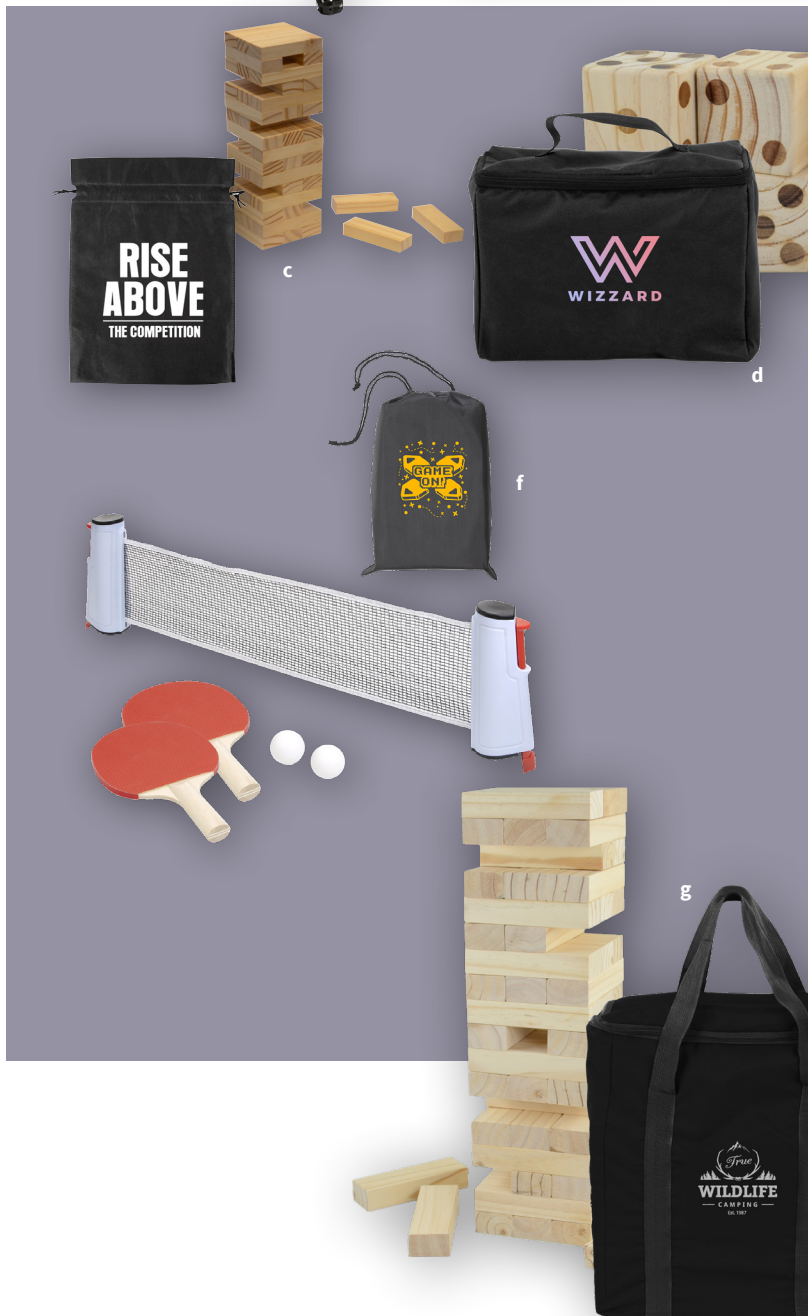

- **a 45009** | Good Value™ RPET Captain's Chair
  as low as $44.76(C) CAD | min. 12
  FULL COLOR
- **b 26121** | Koozie® Camp Chair
  as low as $69.15(C) CAD | min. 6
  FULL COLOR
- **c VOUT009** | Fun On The Go Games - Tumble Tower
  as low as $26.97(C) CAD | min. 48
  FULL COLOR
- **d VOUT002** | Oversize Wooden Yard Dice Game
  as low as $116.22(C) CAD | min. 15
  FULL COLOR
- **e VOUT036** | Fun On The Go Games - Pickleball Set
  as low as $31.86(C) CAD | min. 48
  FULL COLOR
- **f VOUT048** | Fun On The Go Games - Table Tennis
  as low as $50.74(C) CAD | min. 24
  FULL COLOR
- **g VOUT001** | Giant Tumble Tower Game
  as low as $176.03(C) CAD | min. 5
  FULL COLOR