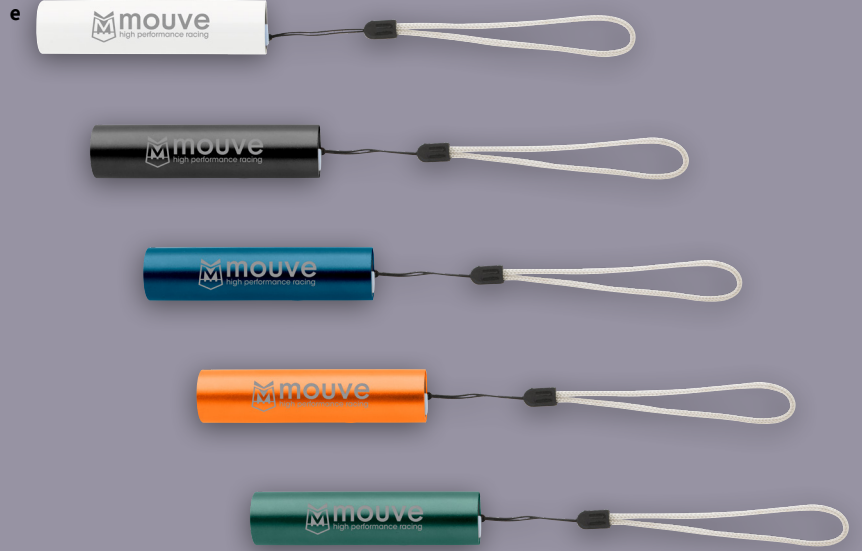

a

b

c

**a 21294** | Multi-Function Wrench Tool  
as low as \$30.45(C) CAD | min. 25  
NEW

**b CTLS016** | EPEX™ Appalachian Trail 16-in-1 Multi Tool  
as low as \$21.91(C) CAD | min. 40

**c 21288** | 11-in-1 Carabiner Tool Kit  
as low as \$19.50(C) CAD | min. 50