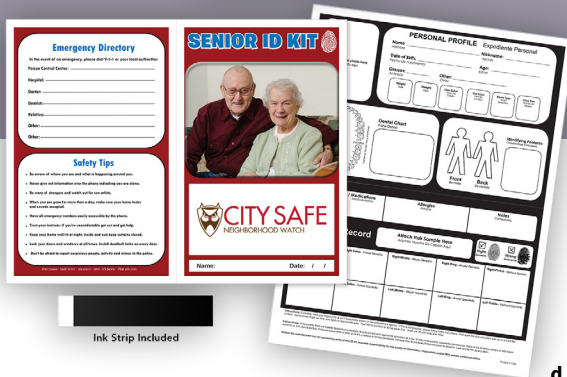

Ink Strip Included

Ink Strip Included

a 40939 | Puzzle Book: STEMulate
as low as $5.26(C) CAD | min. 300

c 41055 | Good Value™ Oceans of Serenity Adult Coloring Book
as low as $2.35(C) CAD | min. 150
FULL COLOR | FSC

e 41285 | Child ID Safety Kit
as low as $3.22(C) CAD | min. 500
NEW | FULL COLOR | FSC

b 41040 | Good Value™ Wild Wonders Adult Coloring Book
as low as $2.35(C) CAD | min. 150
FULL COLOR | FSC

d 41286 | Senior ID Safety Kit
as low as $3.22(C) CAD | min. 500
NEW | FULL COLOR | FSC